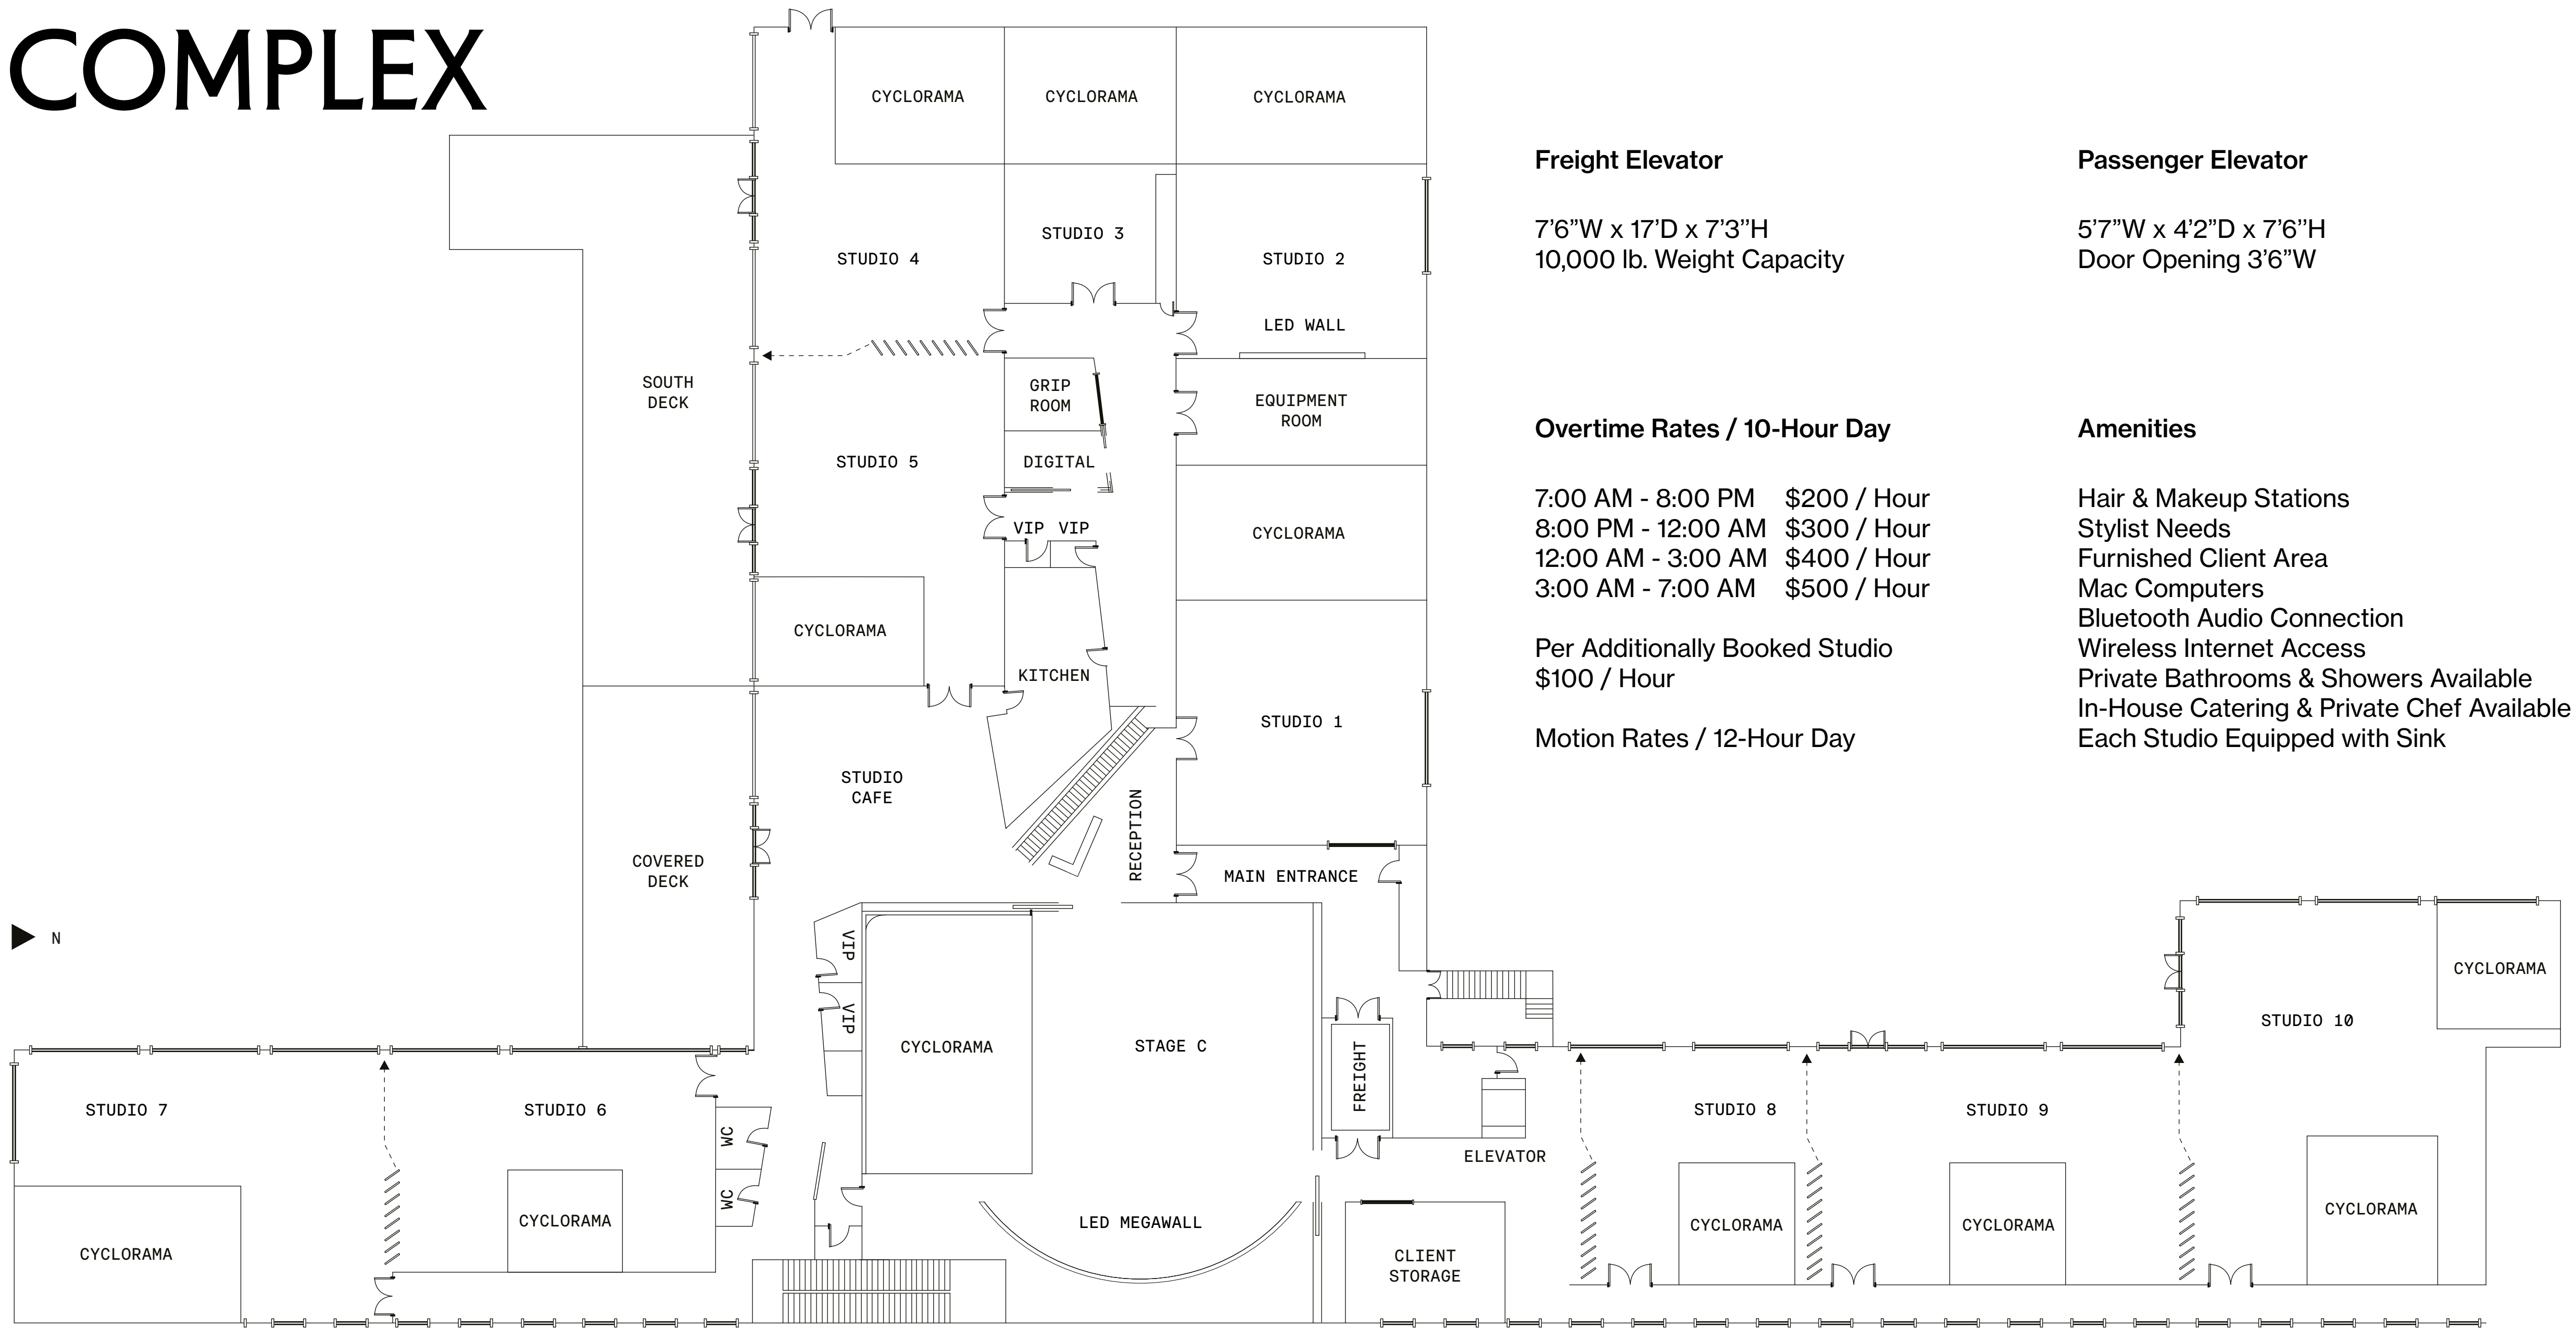

### Freight Elevator

7'6"W x 17'D x 7'3"H  
10,000 lb. Weight Capacity

### Passenger Elevator

5'7"W x 4'2"D x 7'6"H  
Door Opening 3'6"W