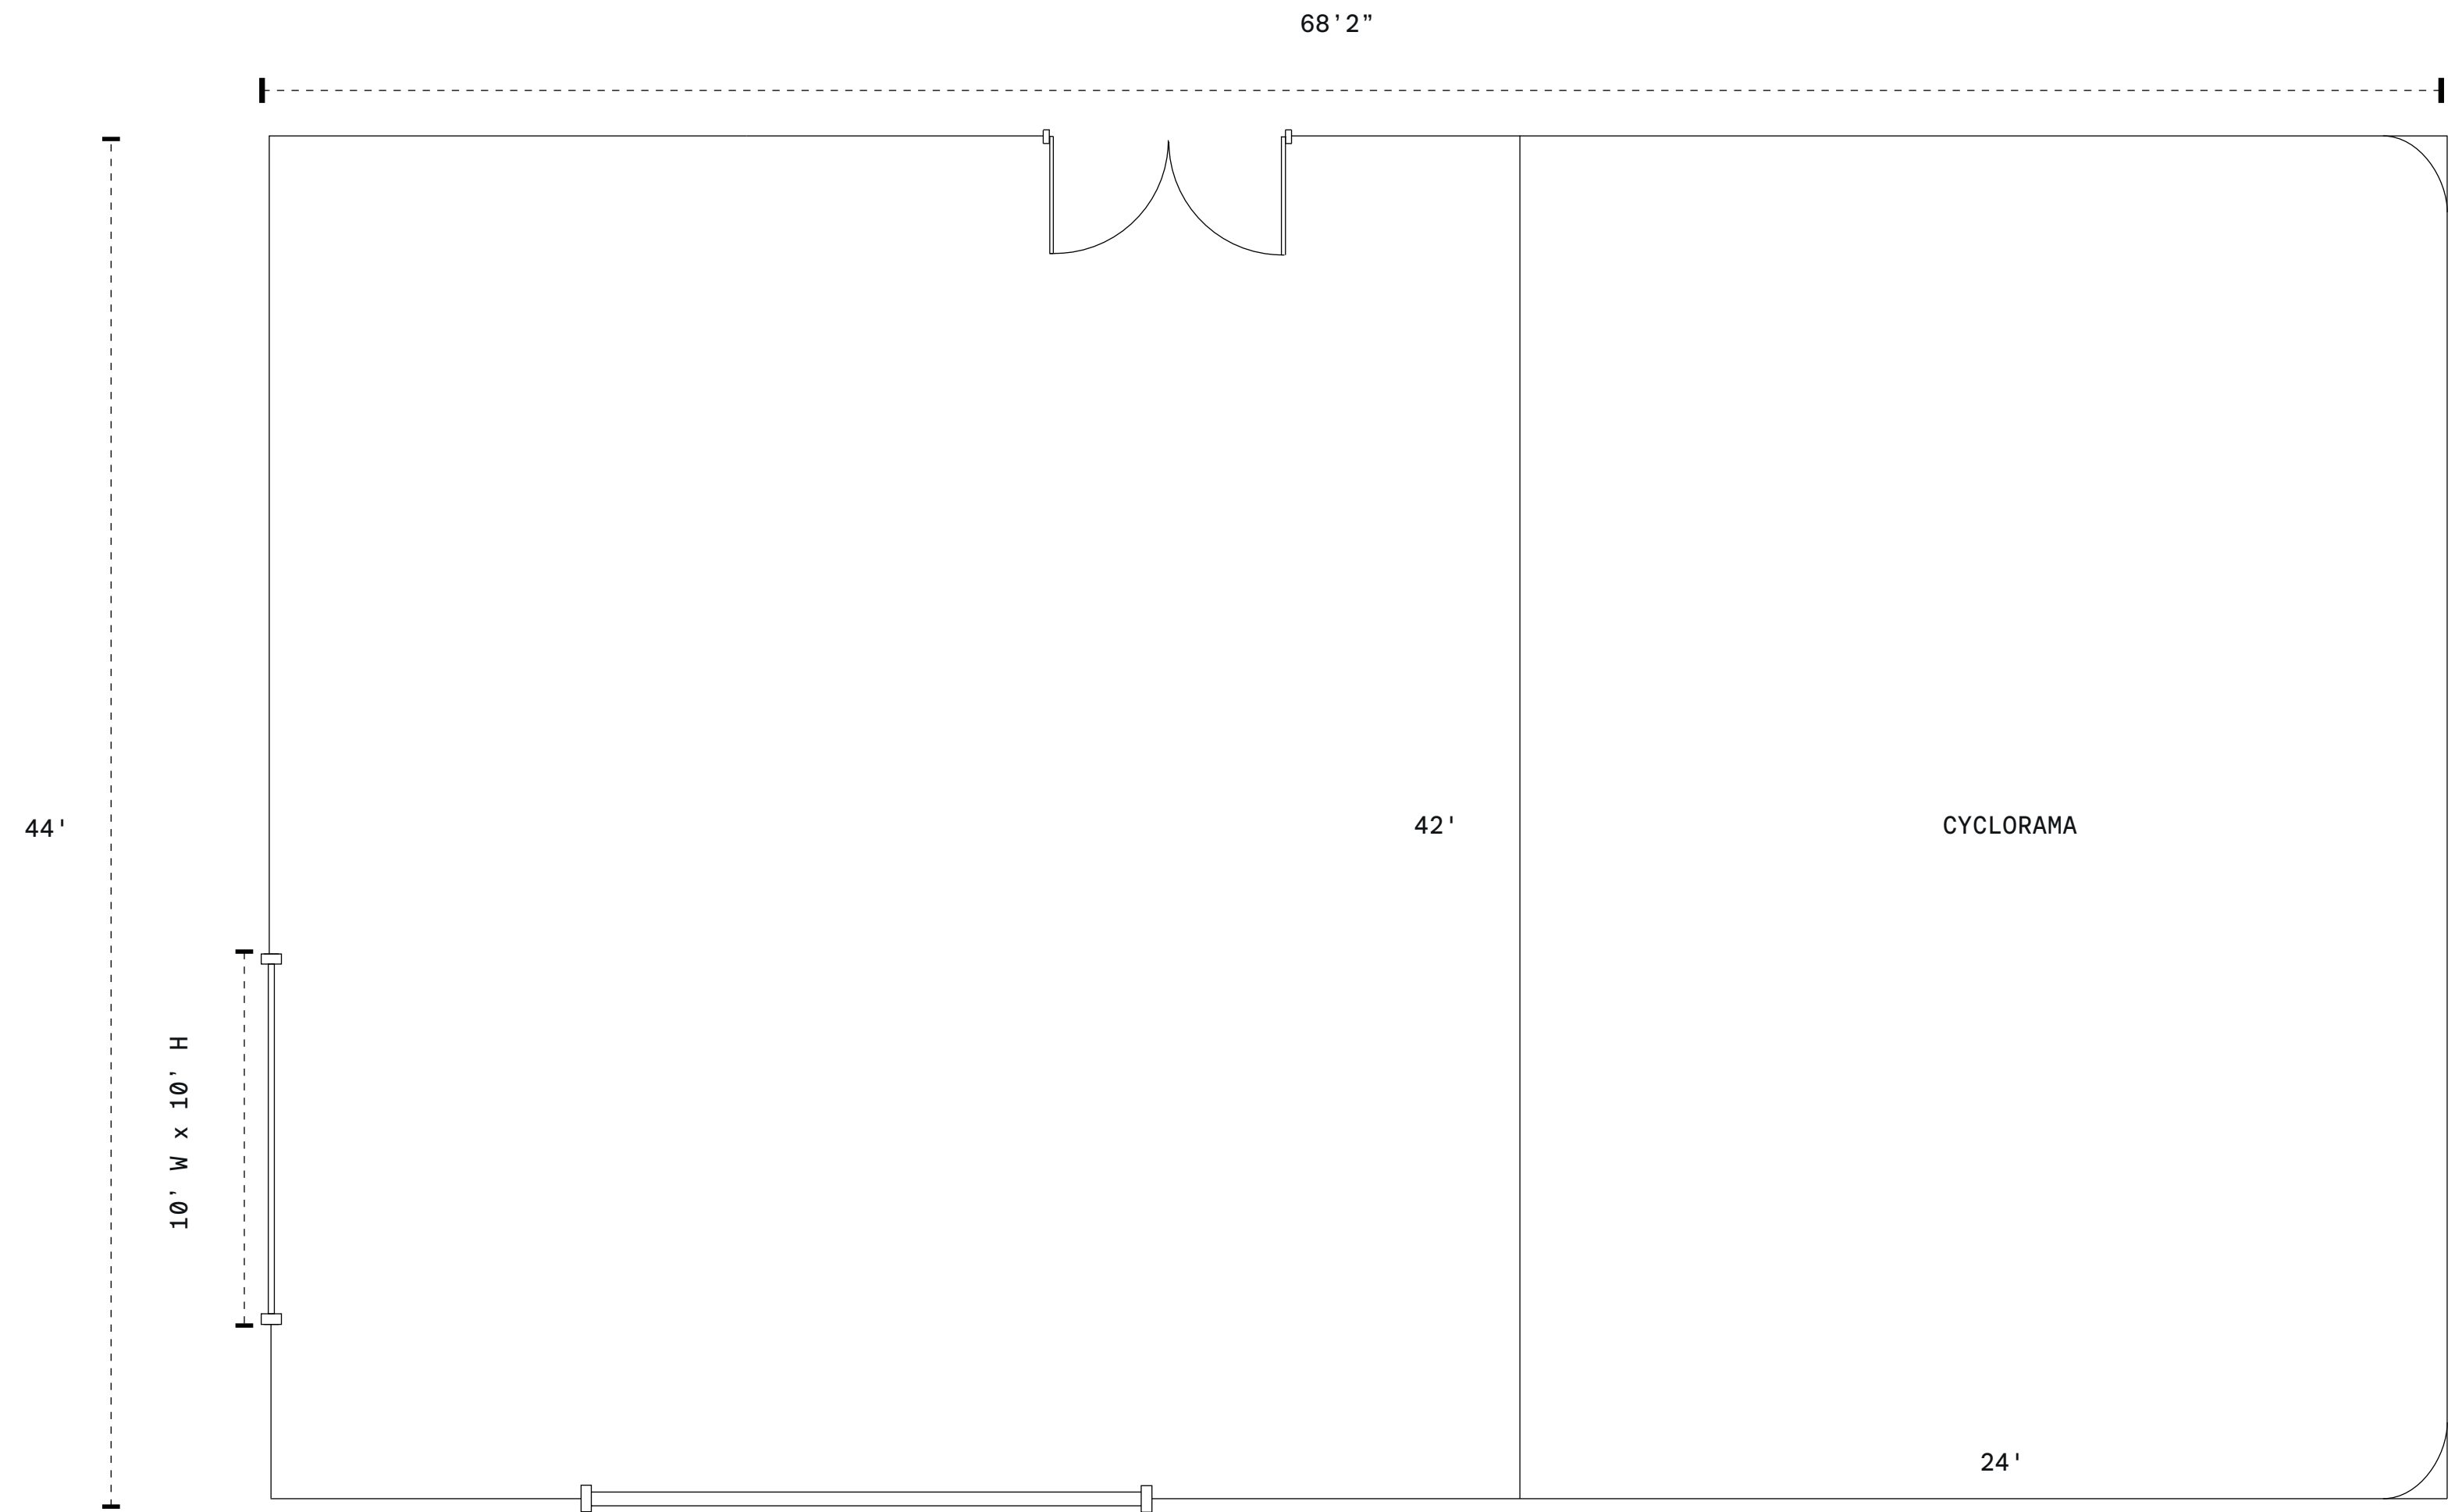

STUDIO 1

SIZE / TYPE

3000sf. / Semi-Daylight Studio

SPECS

Dimensions: 44'W x 68'2\"/>

Power: 400 Amp 3 Phase Distributed by Two 200 Amp Camlock Services
Vehicle Accessible
Salon Hair Washing Station

STUDIO 1

SIZE / TYPE

3000sf. / Semi-Daylight Studio

PIER59 STUDIOS

SPECS

Dimensions: 44'W x 68'2"D x 16'H to Beams / 19'-31' Slope of Ceiling
 Cyclorama: 3 Wall, 2 Corner, 42'W x 24'D x 16'H to Beams
 North Facing Window: One, 17'10"W x 11'H / Blackout Capable
 Direct Freight Access: Roll Gate, 10'W x 10'H