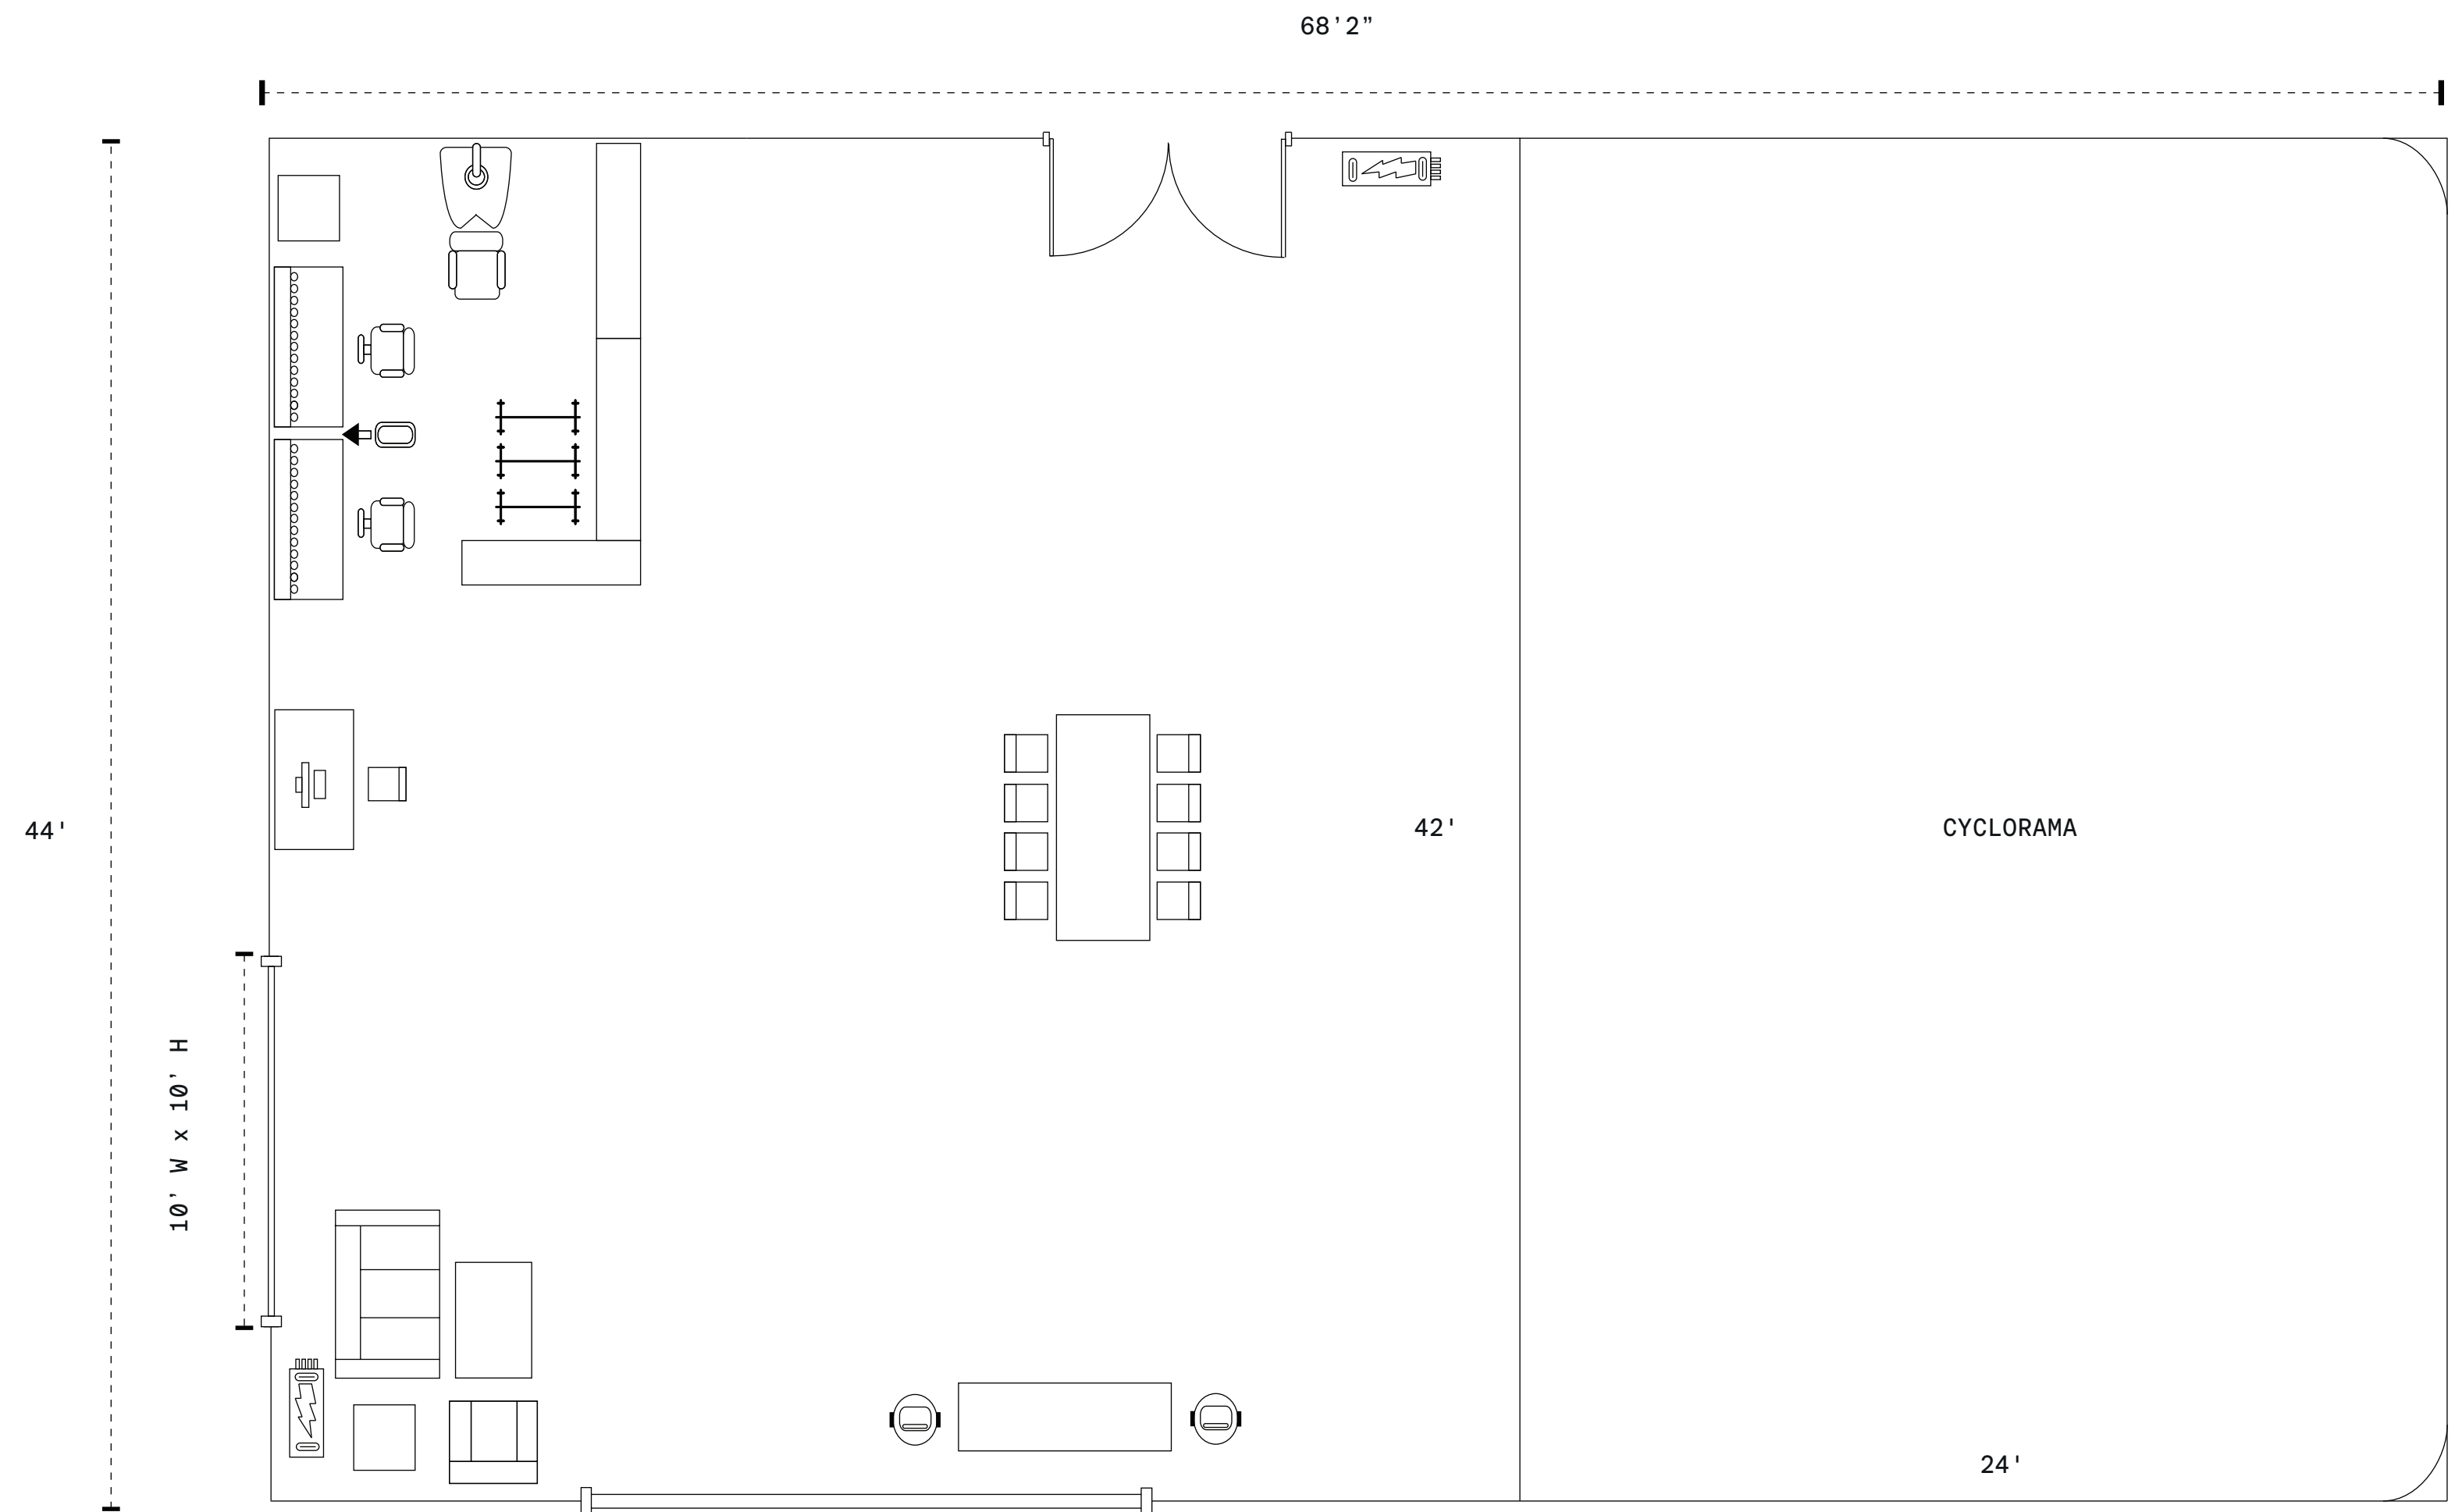

STUDIO 1

SIZE / TYPE

3000sf. / Semi-Daylight Studio

SPECS

Dimensions: 44'W x 68'2\"/>

Power: 400 Amp 3 Phase Distributed by Two 200 Amp Camlock Services
Vehicle Accessible
Salon Hair Washing Station

STUDIO 1

SIZE / TYPE

3000sf. / Semi-Daylight Studio

PIER59 STUDIOS

SPECS

Dimensions: 44'W x 68'2"D x 16'H to Beams / 19'-31' Slope of Ceiling
 Cyclorama: 3 Wall, 2 Corner, 42'W x 24'D x 16'H to Beams
 North Facing Window: One, 17'10"W x 11'H / Blackout Capable
 Direct Freight Access: Roll Gate, 10'W x 10'H

Power: 400 Amp 3 Phase Distributed by Two 200 Amp Camlock Services
 Vehicle Accessible
 Salon Hair Washing Station