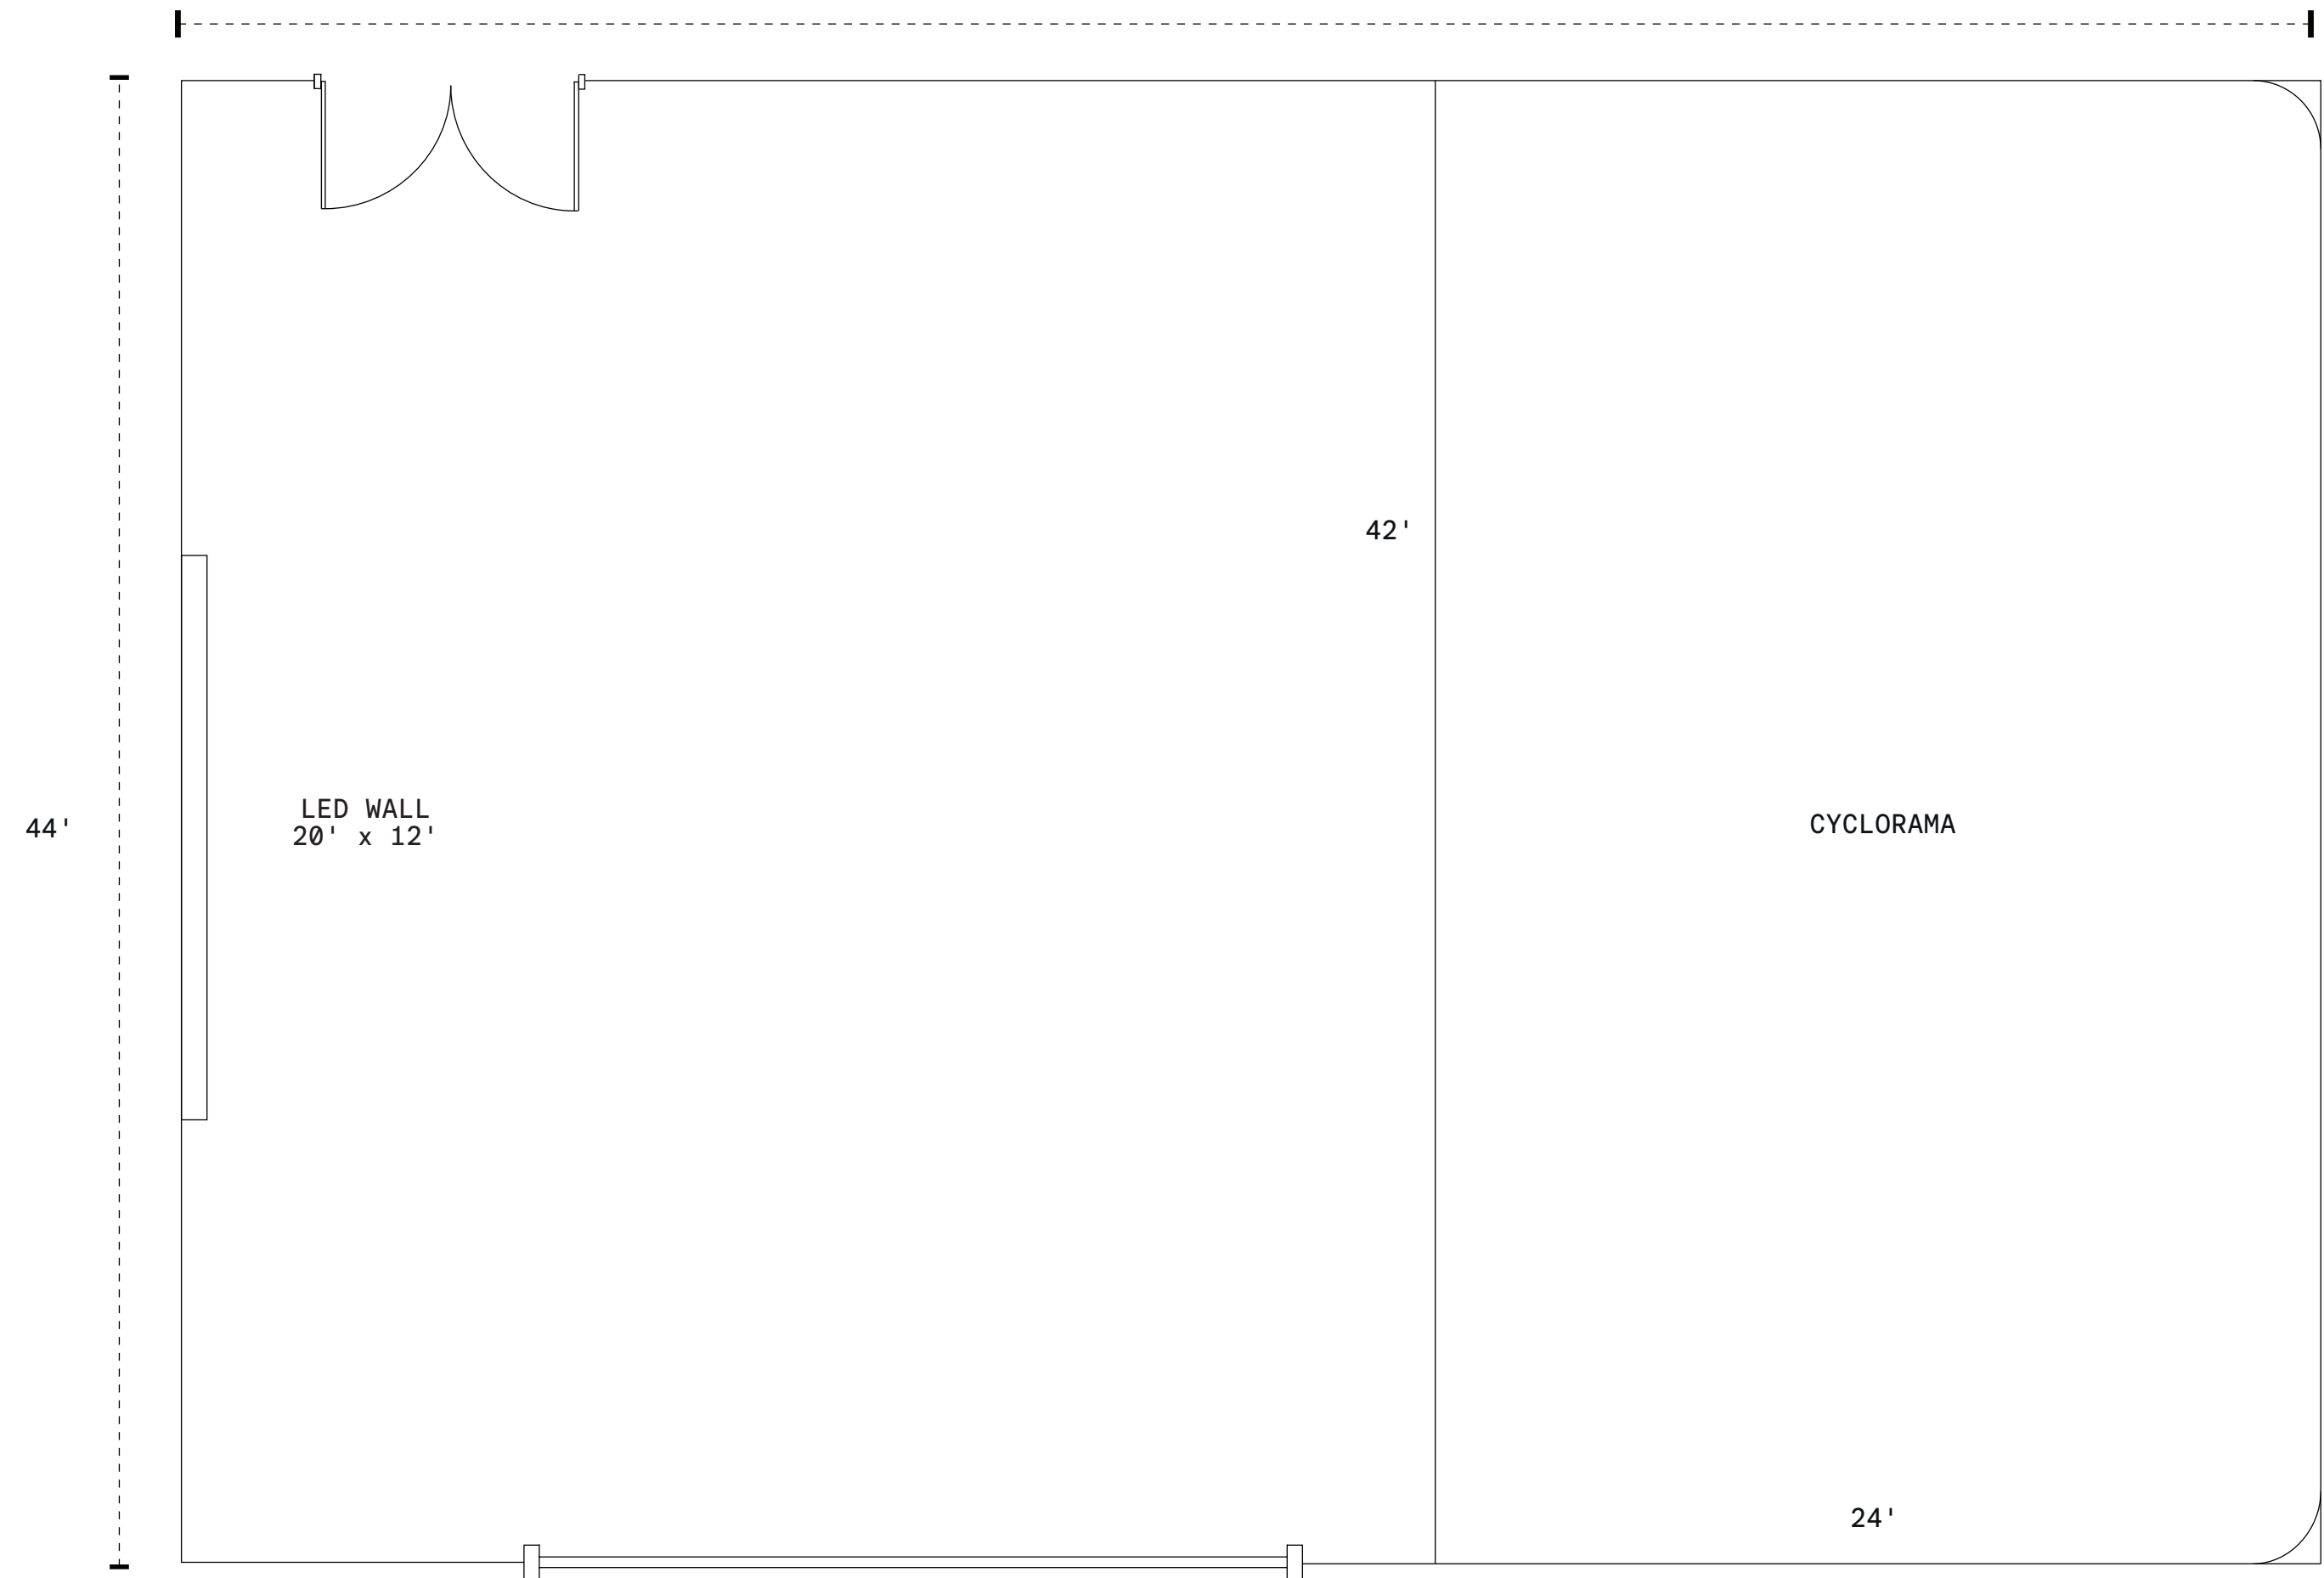

STUDIO 2

SIZE / TYPE

2800sf. / Semi-Daylight Studio

SPECS

Dimensions: 44'W x 63'7"D x 16'H to Beams / 19'-31' Slope of Ceiling
Cyclorama: 3 Wall, 2 Corner, 42'W x 24'D x 16'H to Beams
North Facing Window: One, 17'9"W x 11'H / Blackout Capable

63' 7"

STUDIO 2

SIZE / TYPE

2800sf. / Semi-Daylight Studio

SPECS

Dimensions: 44'W x 63'7"D x 16'H to Beams / 19'-31' Slope of Ceiling
Cyclorama: 3 Wall, 2 Corner, 42'W x 24'D x 16'H to Beams
North Facing Window: One, 17'9"W x 11'H / Blackout Capable