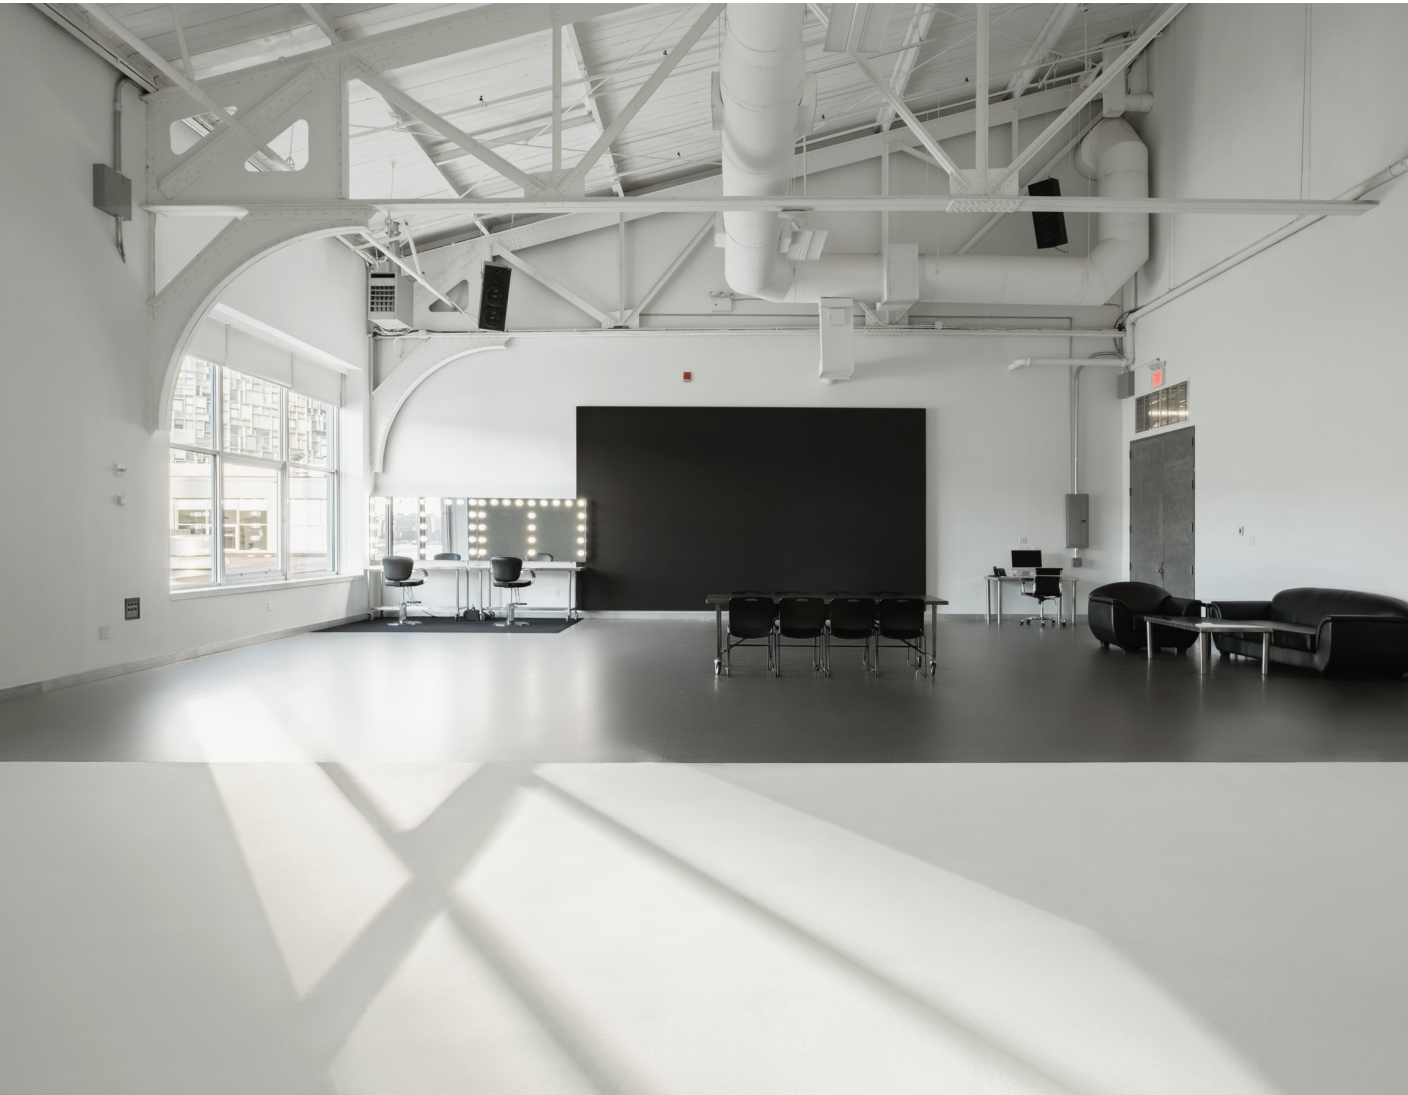

STUDIO 2

SIZE / TYPE

2800sf. / Semi-Daylight Studio

SPECS

Dimensions: 44'W x 63'7"D x 16'H to Beams / 19'-31' Slope of Ceiling
Cyclorama: 3 Wall, 2 Corner, 42'W x 24'D x 16'H to Beams
North Facing Window: One, 17'9"W x 11'H / Blackout Capable

63' 7"

STUDIO 2

SIZE / TYPE

2800sf. / Semi-Daylight Studio

SPECS

Dimensions: 44'W x 63'7"D x 16'H to Beams / 19'-31' Slope of Ceiling
Cyclorama: 3 Wall, 2 Corner, 42'W x 24'D x 16'H to Beams
North Facing Window: One, 17'9"W x 11'H / Blackout Capable