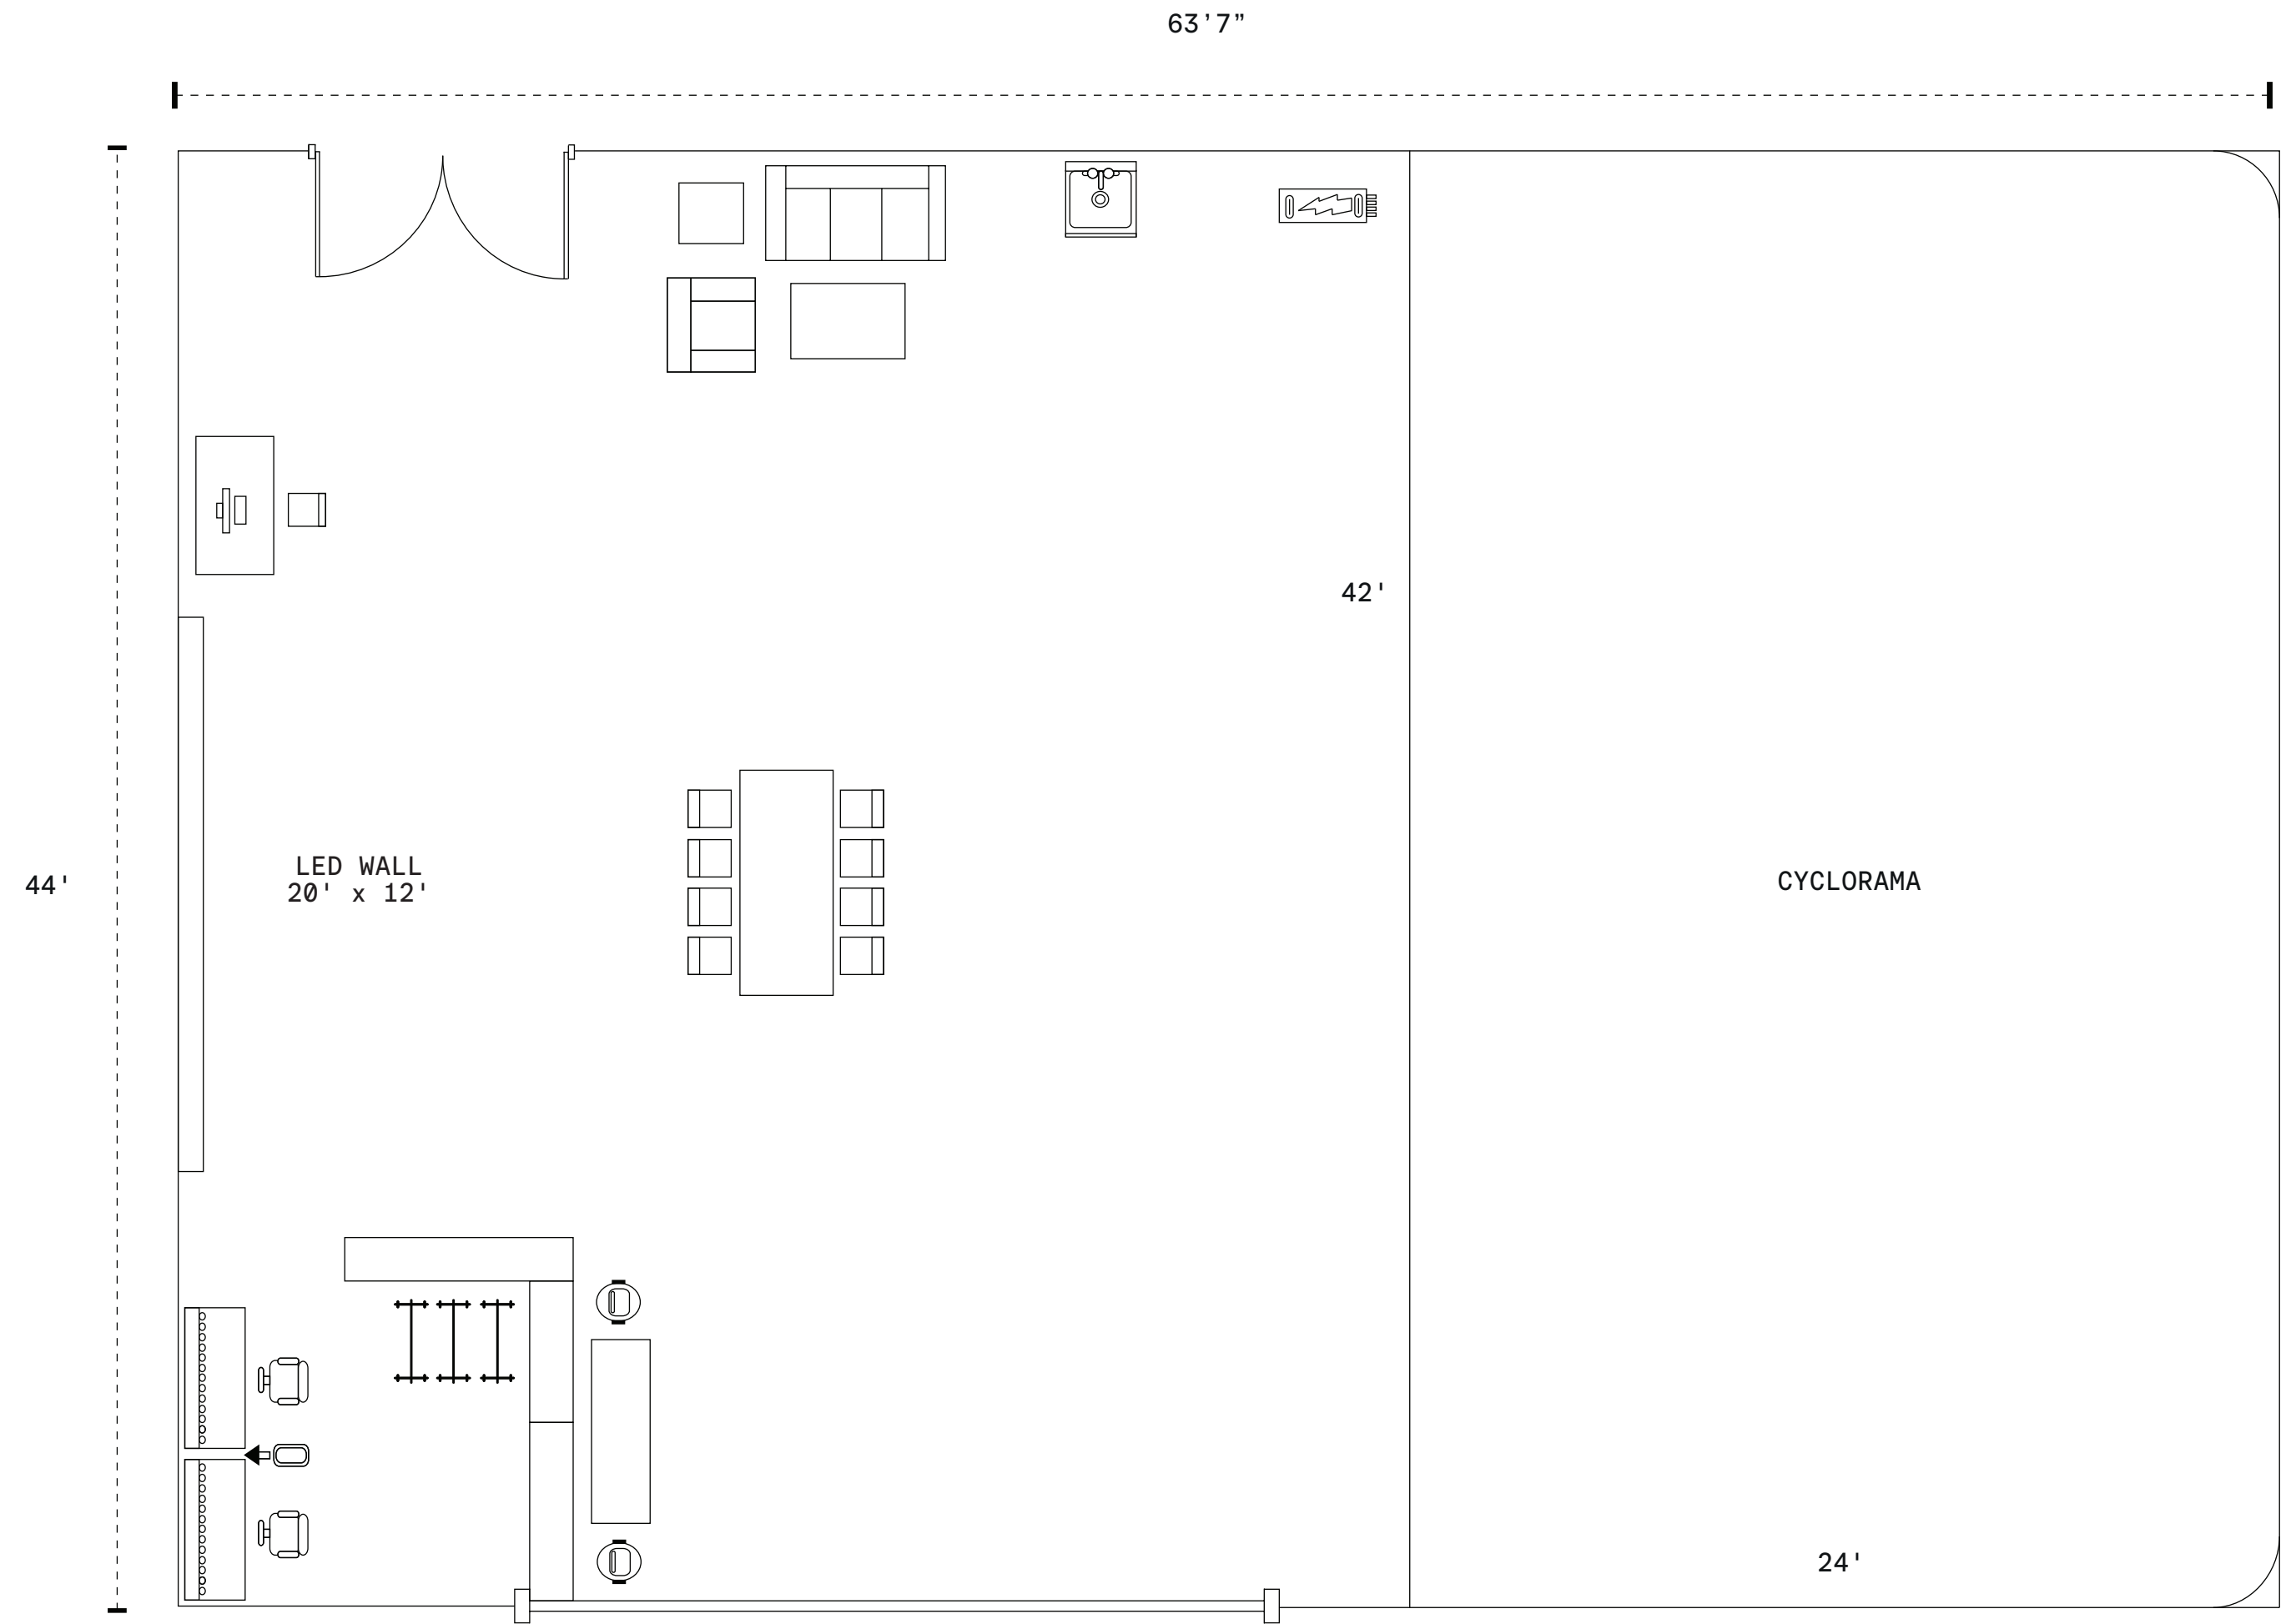

STUDIO 2

SIZE / TYPE

2800sf. / Semi-Daylight Studio

SPECS

Dimensions: 44'W x 63'7"D x 16'H to Beams / 19'-31' Slope of Ceiling
Cyclorama: 3 Wall, 2 Corner, 42'W x 24'D x 16'H to Beams
North Facing Window: One, 17'9"W x 11'H / Blackout Capable

63' 7"

STUDIO 2

SIZE / TYPE

2800sf. / Semi-Daylight Studio

SPECS

Dimensions: 44'W x 63'7"D x 16'H to Beams / 19'-31' Slope of Ceiling
Cyclorama: 3 Wall, 2 Corner, 42'W x 24'D x 16'H to Beams
North Facing Window: One, 17'9"W x 11'H / Blackout Capable