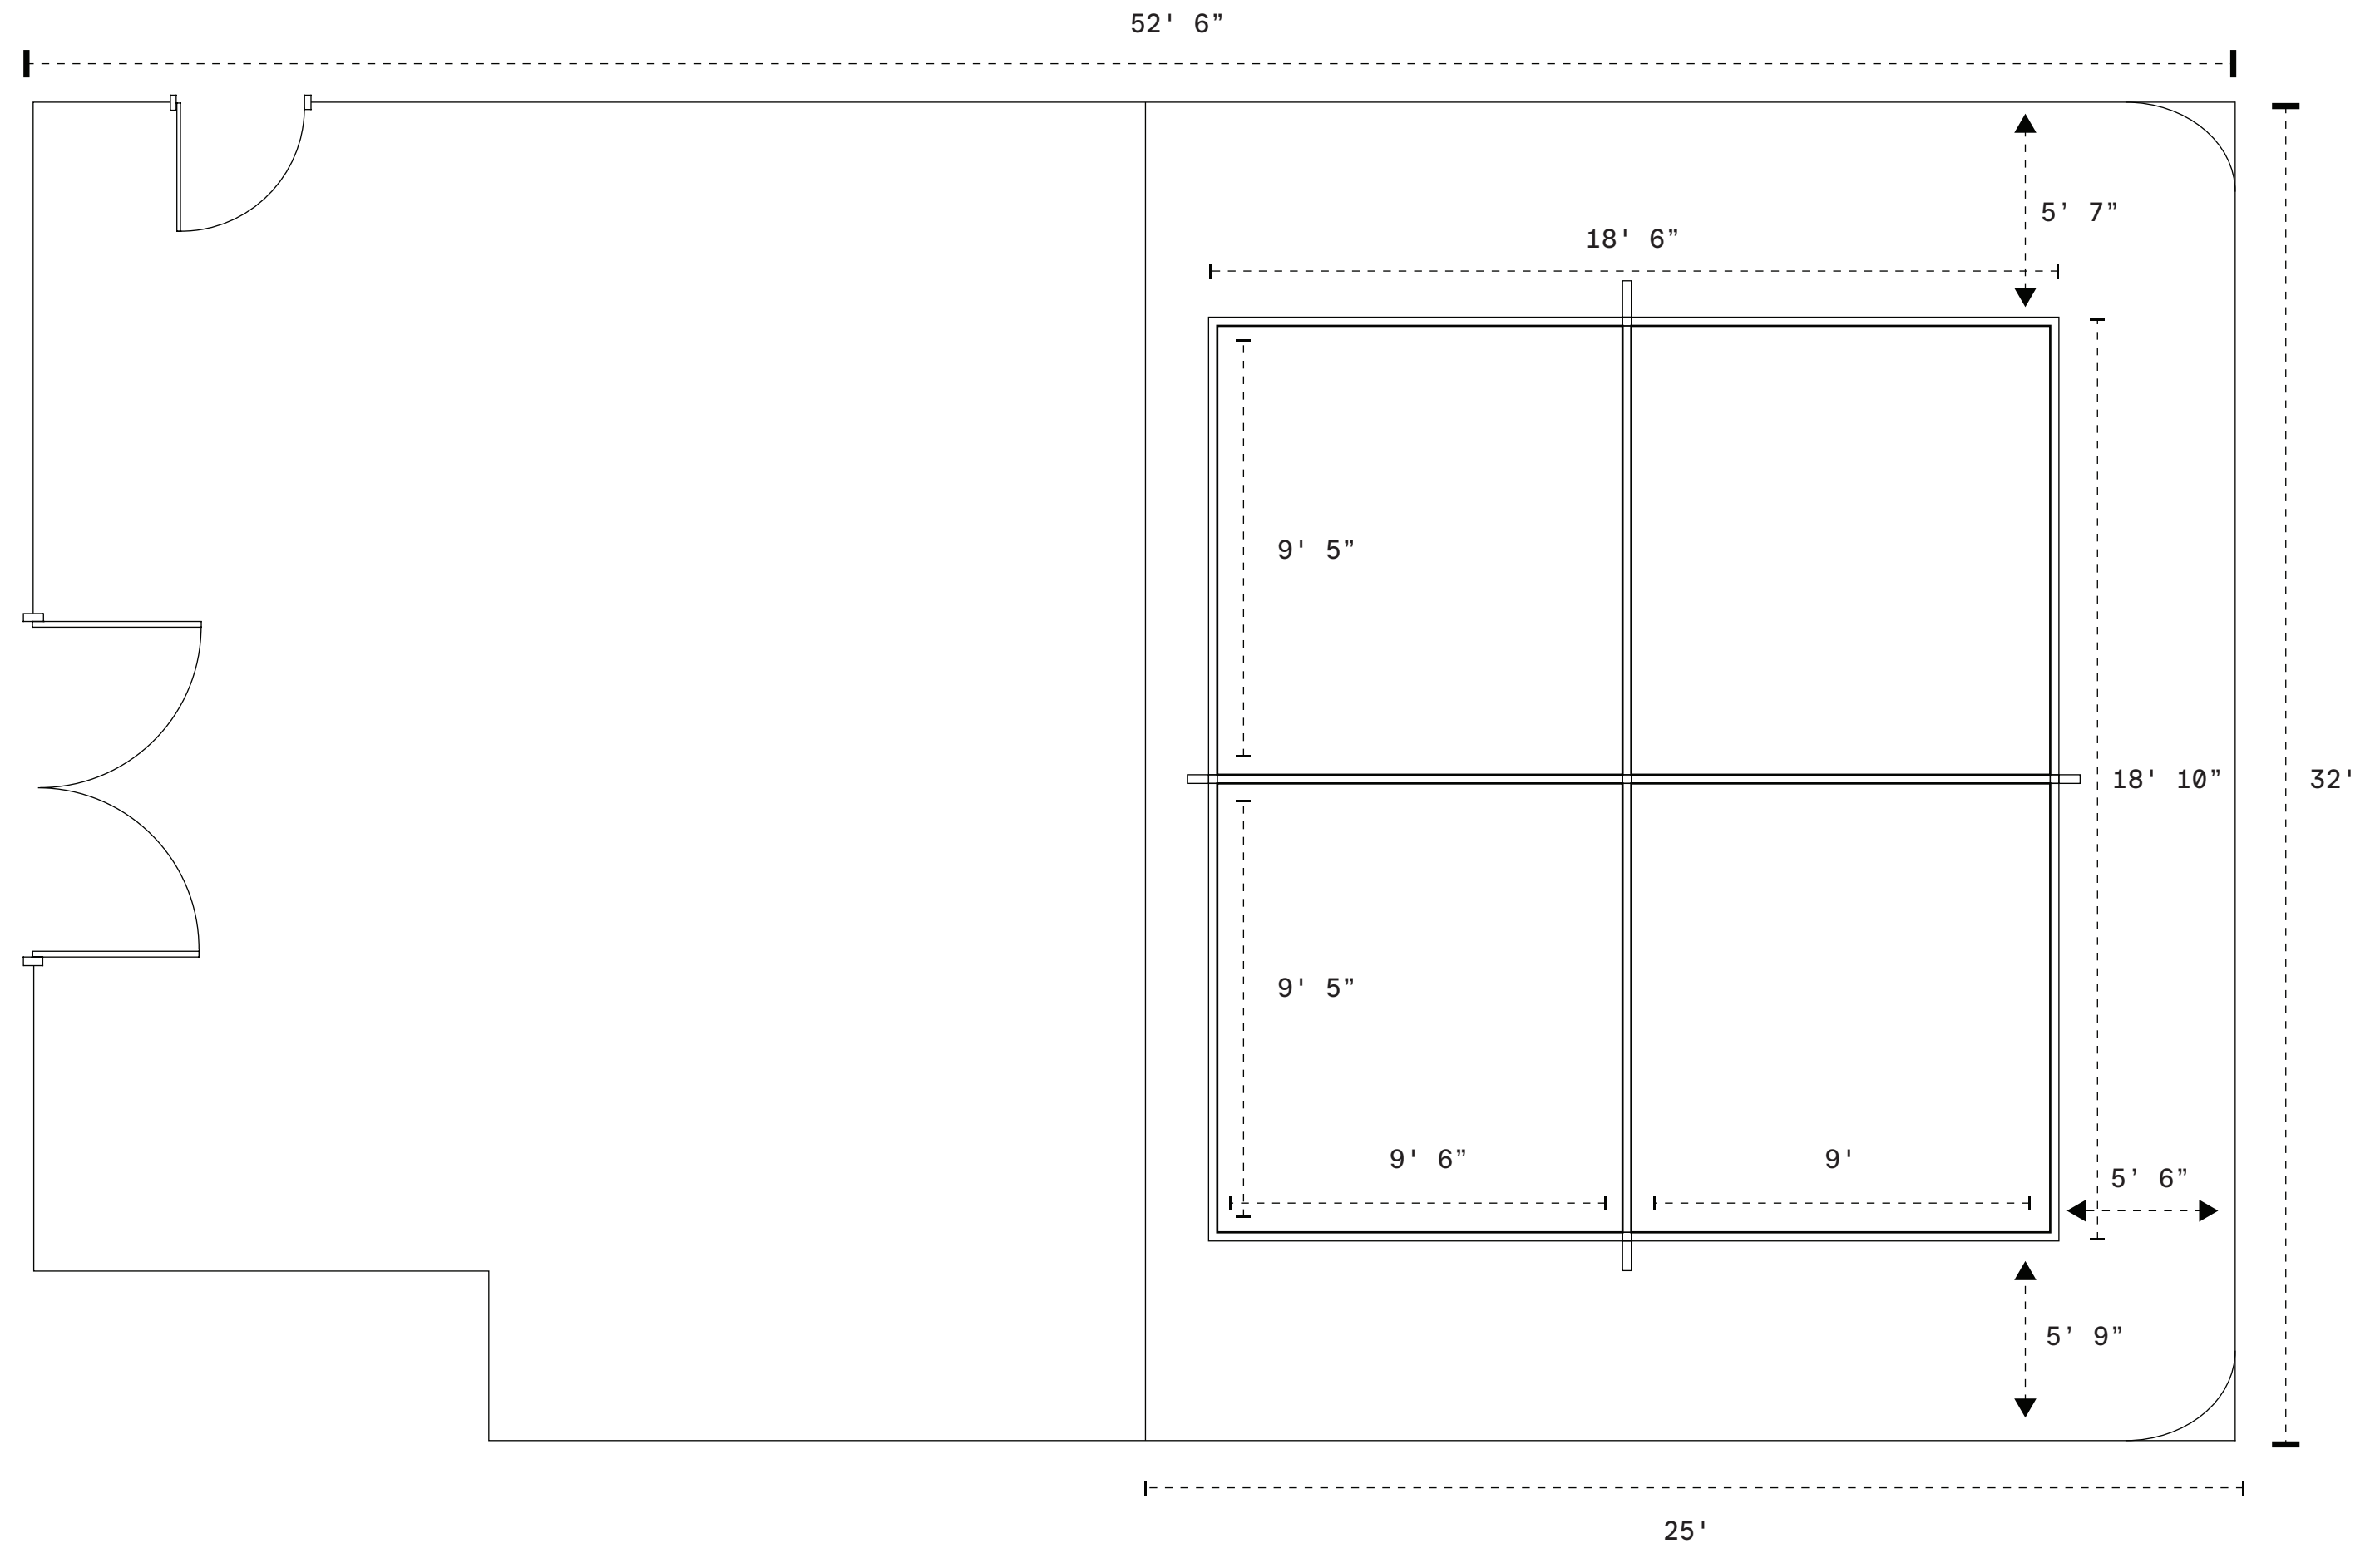

STUDIO 3

SIZE / TYPE

1650sf. / Dark Studio

SPECS

Dimensions: 32'W x 52'6"D x 13'5"H to the Grid Over the Cyc
Cyclorama: 3 Wall, 2 Corner, 30'W x 25'D x 13'5"H
Power: 200 Amp 3 Phase Distributed by Camlock Service

Salon Hair Washing Station

STUDIO 3

SIZE / TYPE

1650sf. / Dark Studio

SPECS

Dimensions: 32'W x 52'6"D x 13'5"H to the Grid Over the Cyc
 Cyclorama: 3 Wall, 2 Corner, 30'W x 25'D x 13'5"H
 Power: 200 Amp 3 Phase Distributed by Camlock Service

Salon Hair Washing Station