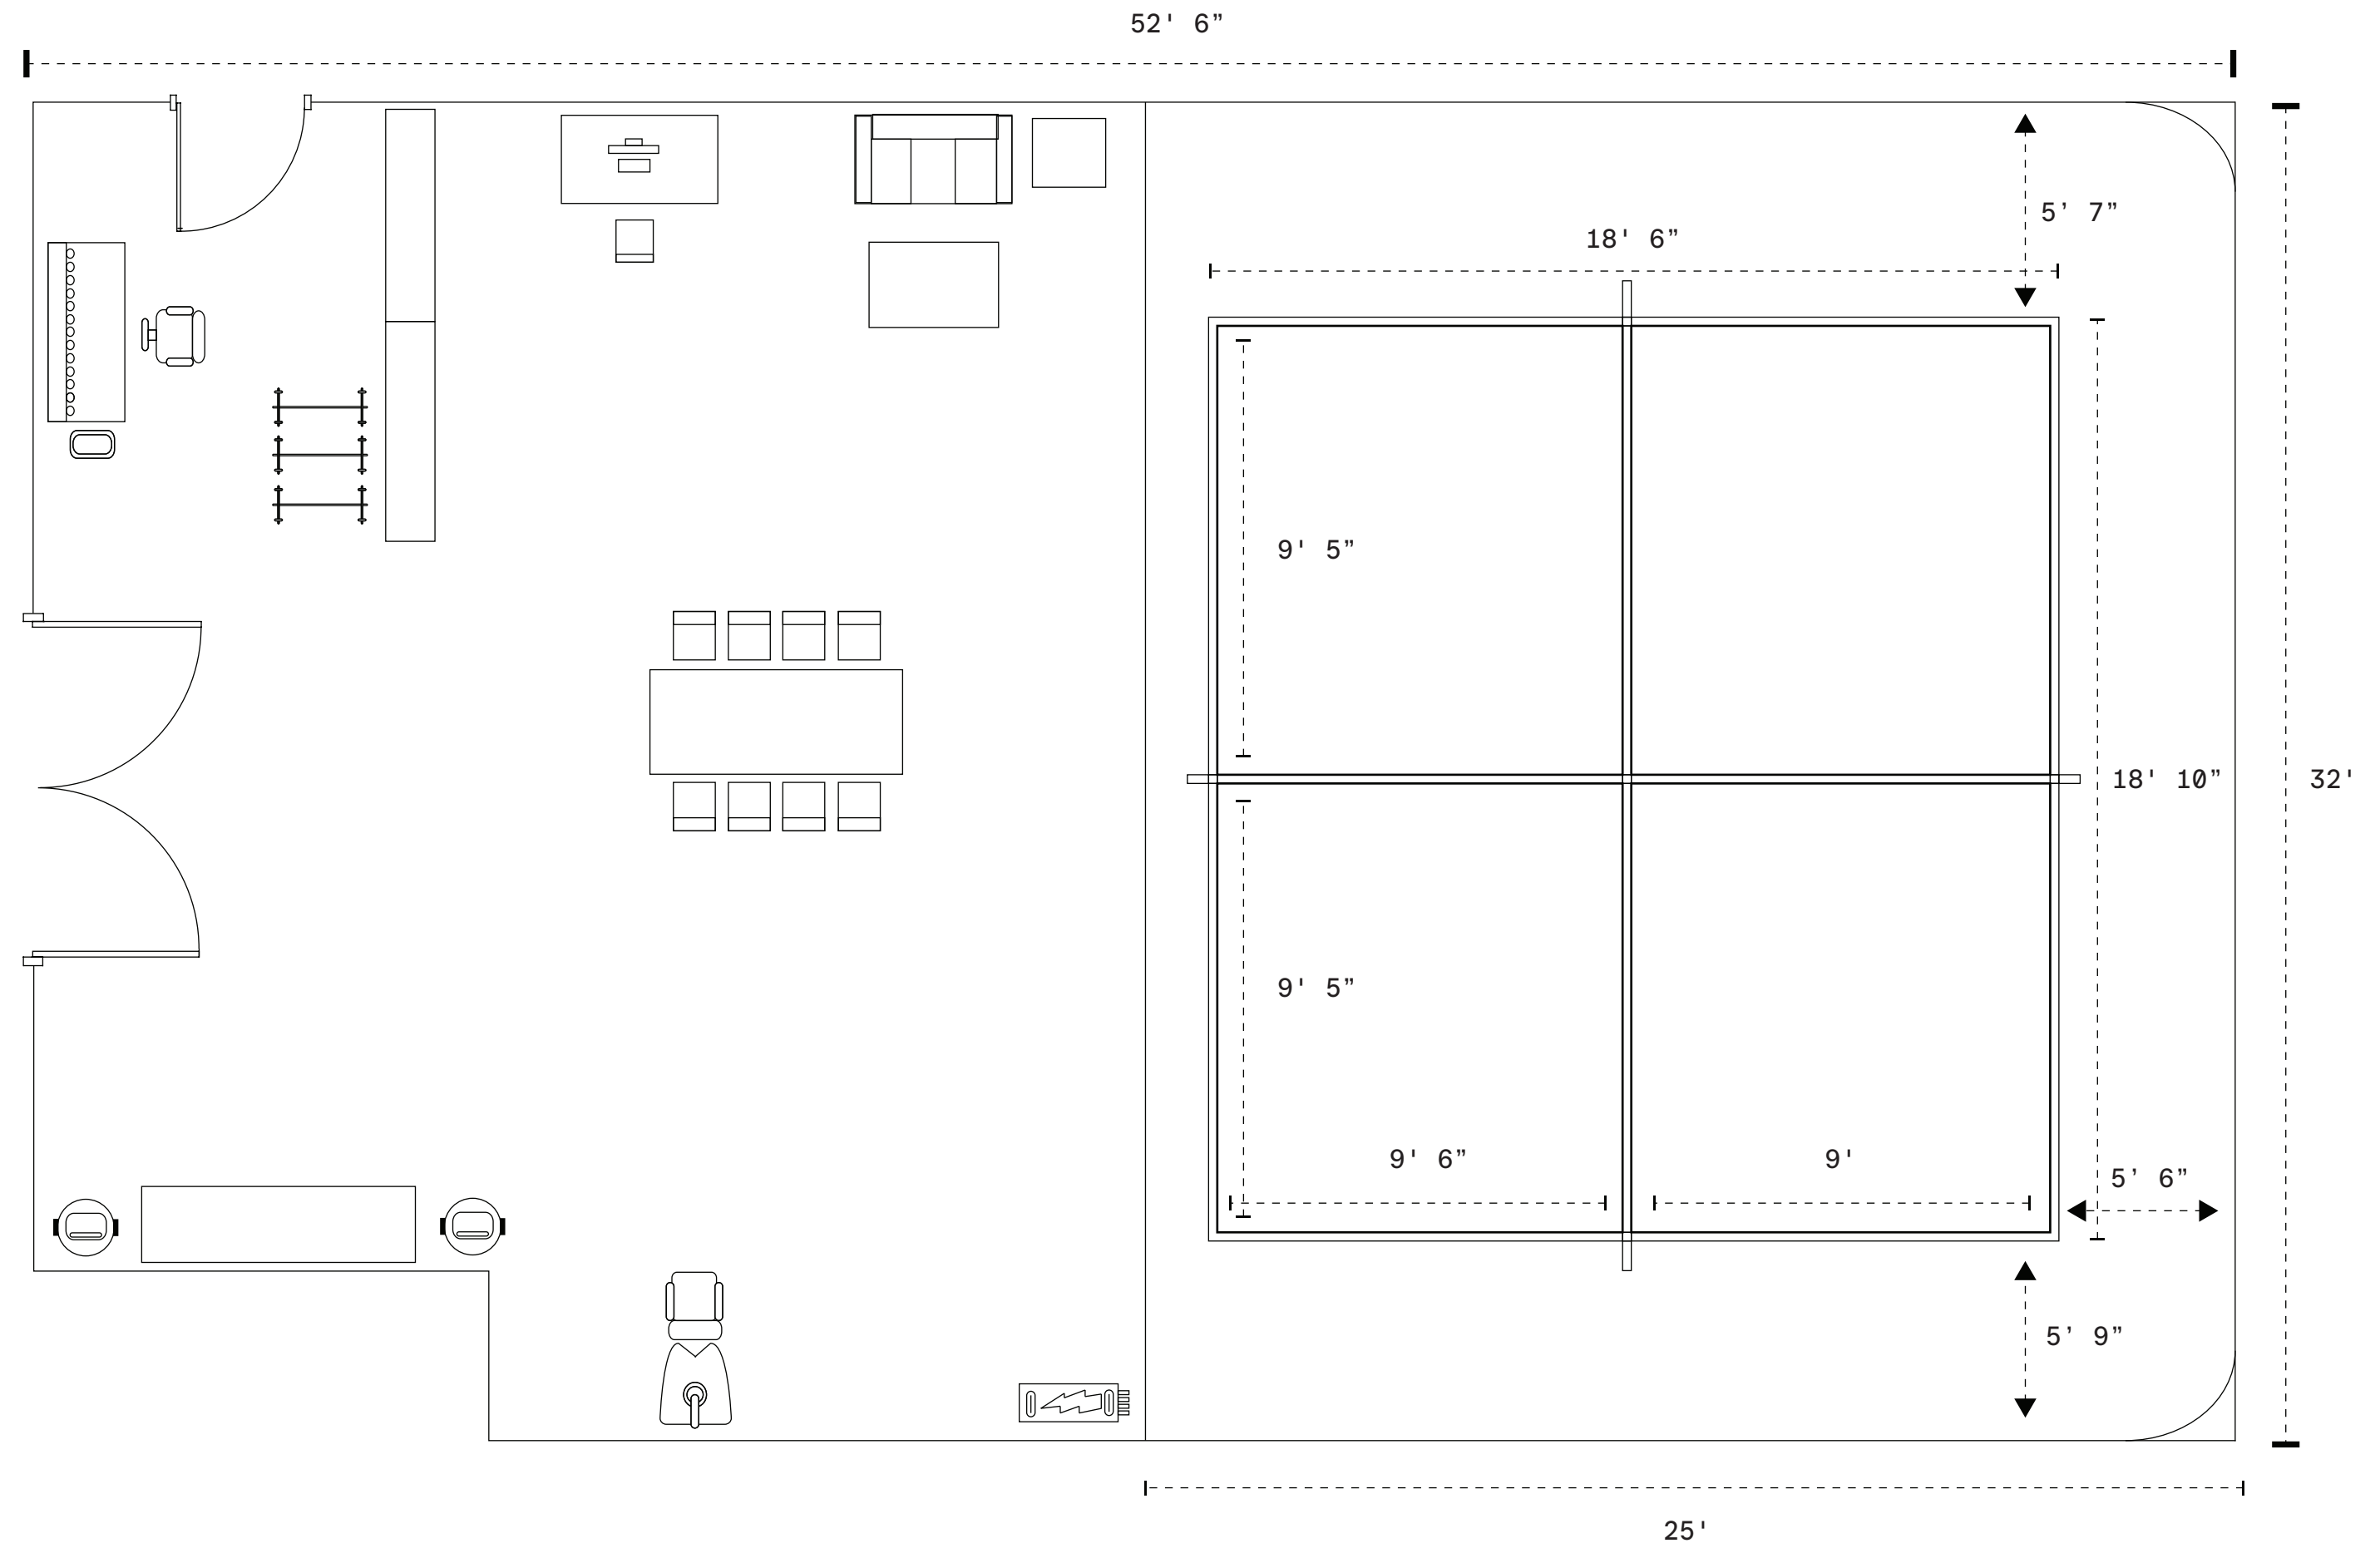

STUDIO 3

SIZE / TYPE

1650sf. / Dark Studio

SPECS

Dimensions: 32'W x 52'6"D x 13'5"H to the Grid Over the Cyc
Cyclorama: 3 Wall, 2 Corner, 30'W x 25'D x 13'5"H
Power: 200 Amp 3 Phase Distributed by Camlock Service

Salon Hair Washing Station

STUDIO 3

SIZE / TYPE

1650sf. / Dark Studio

SPECS

Dimensions: 32'W x 52'6"D x 13'5"H to the Grid Over the Cyc
 Cyclorama: 3 Wall, 2 Corner, 30'W x 25'D x 13'5"H
 Power: 200 Amp 3 Phase Distributed by Camlock Service

Salon Hair Washing Station