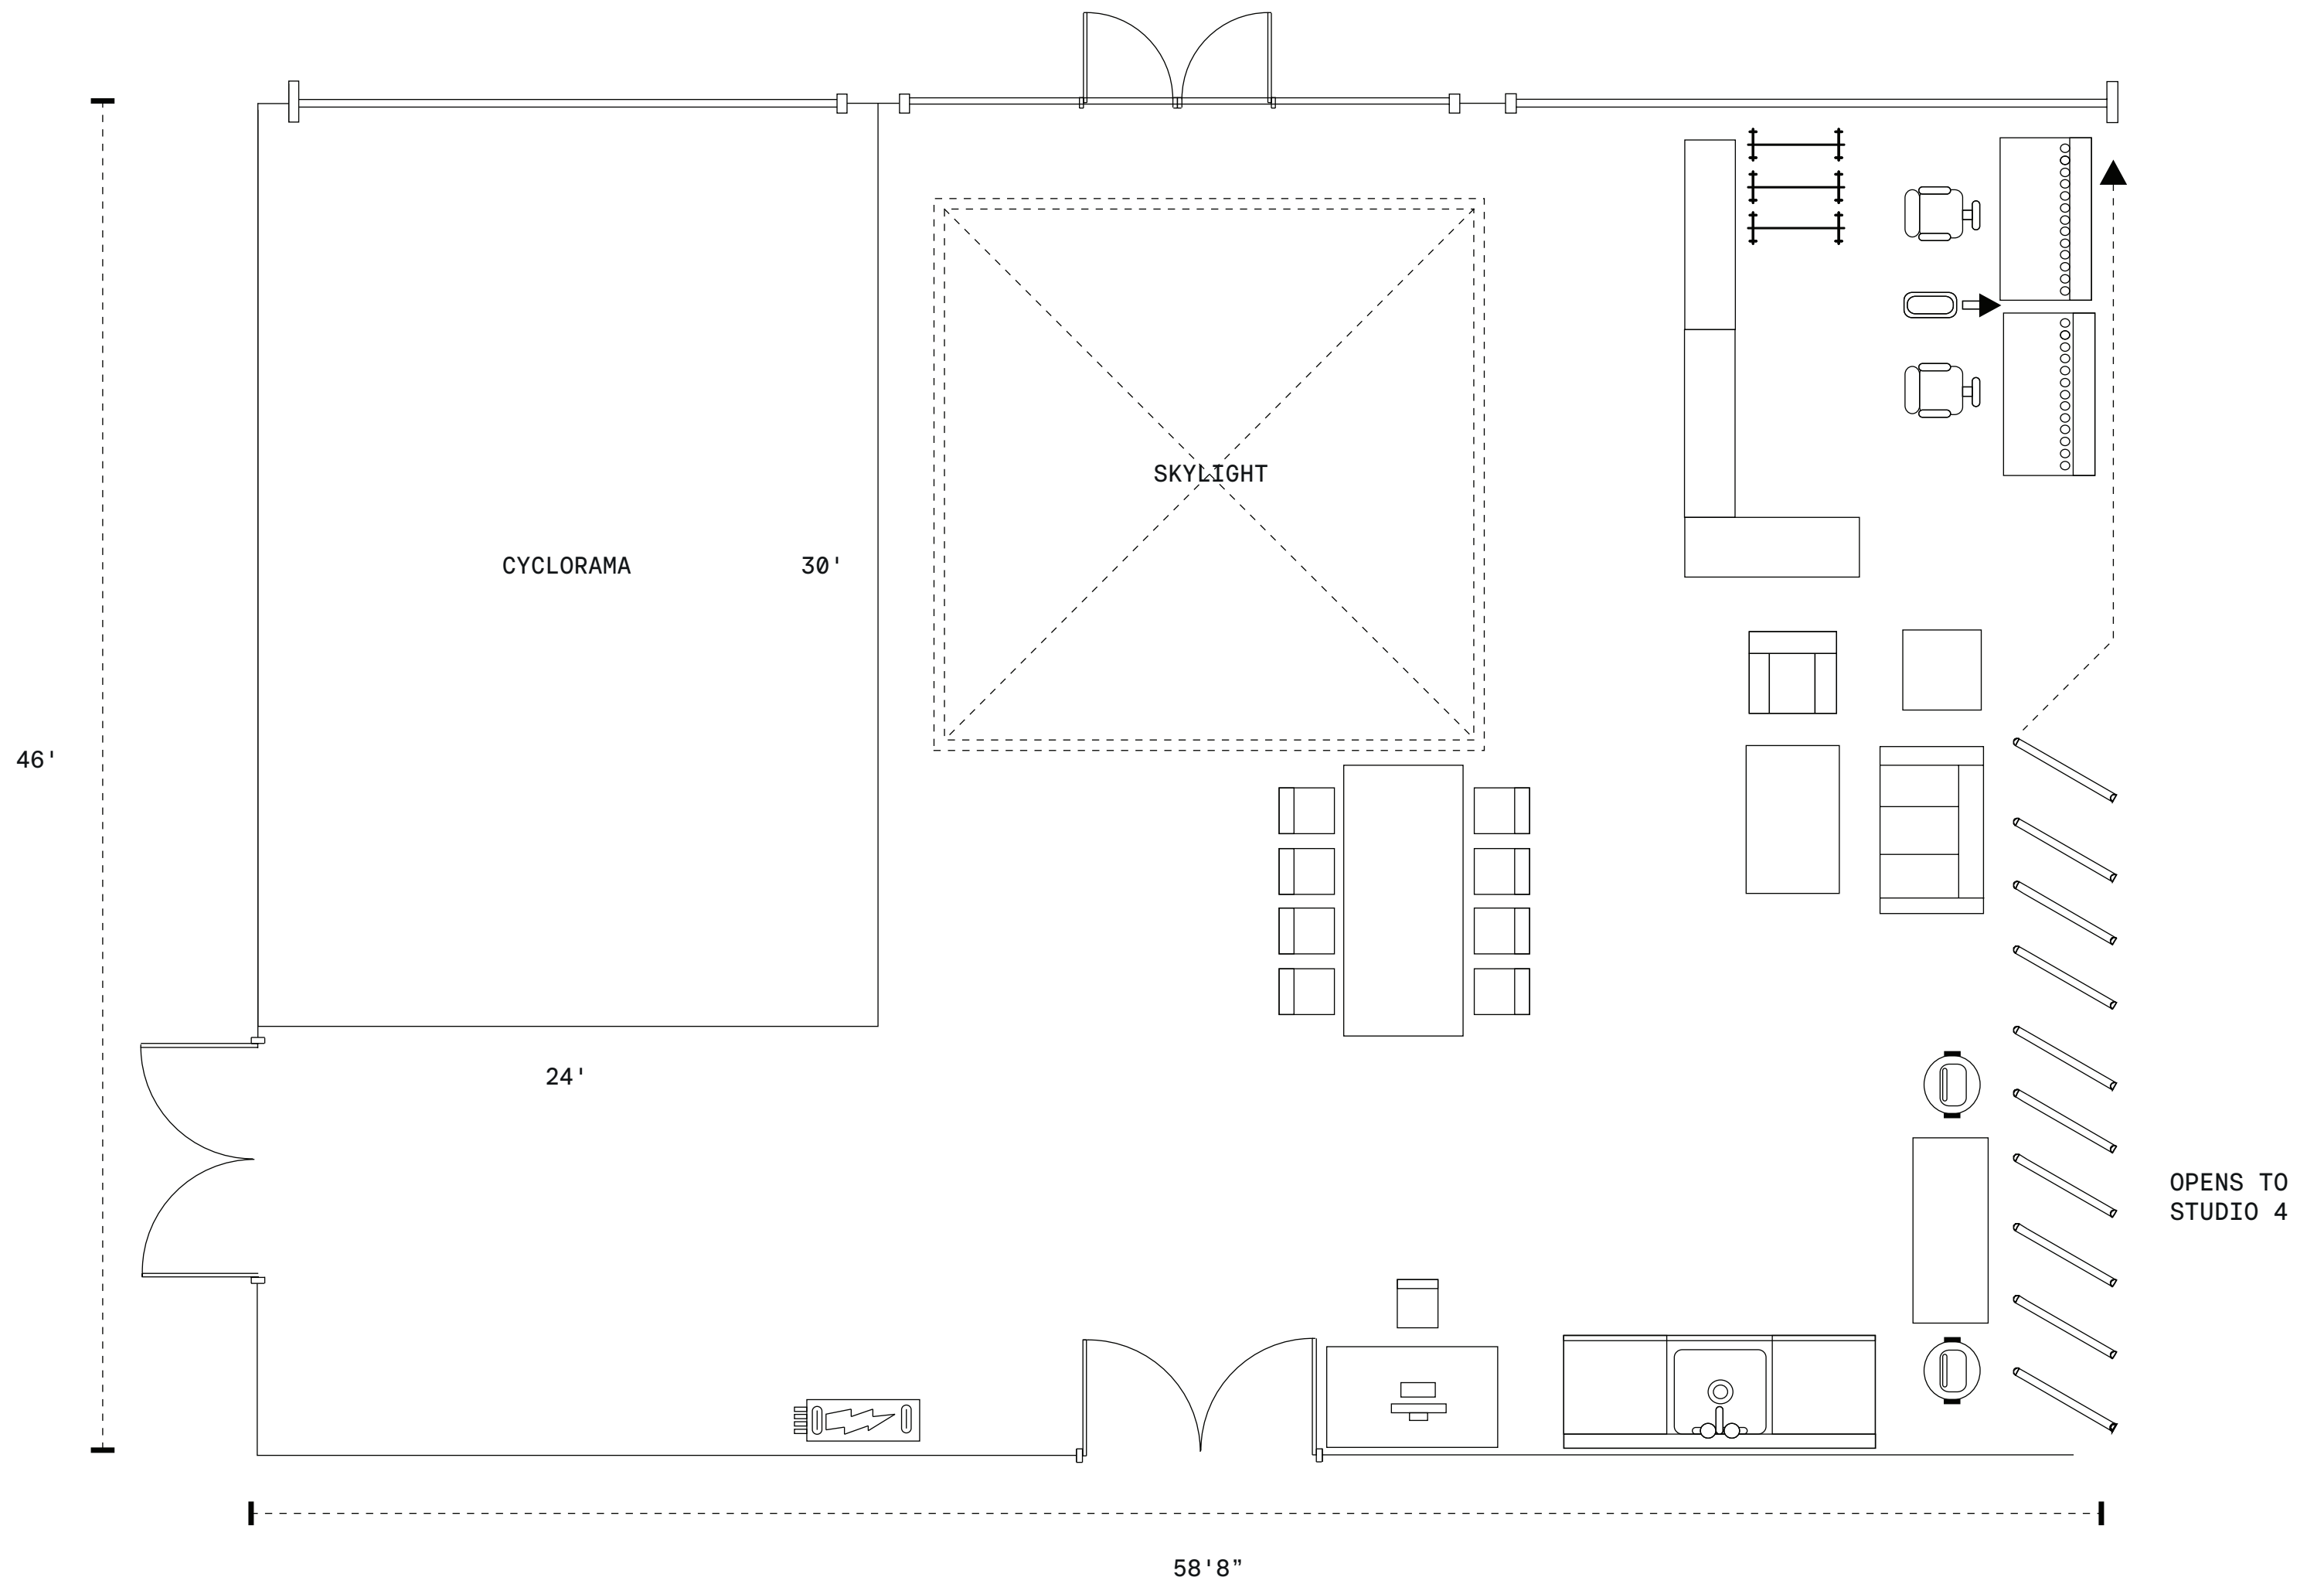

STUDIO 5

SIZE / TYPE

2700sf. / South Daylight Studio

SPECS

Dimensions: 46'W x 58'8"D x 16'H to Beams / 19'-31' Slope of Ceiling
 Cyclorama: One Wall, 30'W x 24'D x 16'H to Beams
 South Facing Windows: Wall of Three, 17'9"W x 11'H / Blackout Capable
 Skylight: One, 15'W x 18'D / Blackout Capable

Doors Leading to Sun Deck: 5'8"W x 6'11"H
 Retractable Wall to Studio 4: 46'W x 13'10"H
 Power: 200 Amp 3 Phase Distributed by Camlock Service

STUDIO 5

SIZE / TYPE

2700sf. / South Daylight Studio

SPECS

Dimensions: 46'W x 58'8"D x 16'H to Beams / 19'-31' Slope of Ceiling
 Cyclorama: One Wall, 30'W x 24'D x 16'H to Beams
 South Facing Windows: Wall of Three, 17'9"W x 11'H / Blackout Capable
 Skylight: One, 15'W x 18'D / Blackout Capable

Doors Leading to Sun Deck: 5'8"W x 6'11"H
 Retractable Wall to Studio 4: 46'W x 13'10"H
 Power: 200 Amp 3 Phase Distributed by Camlock Service