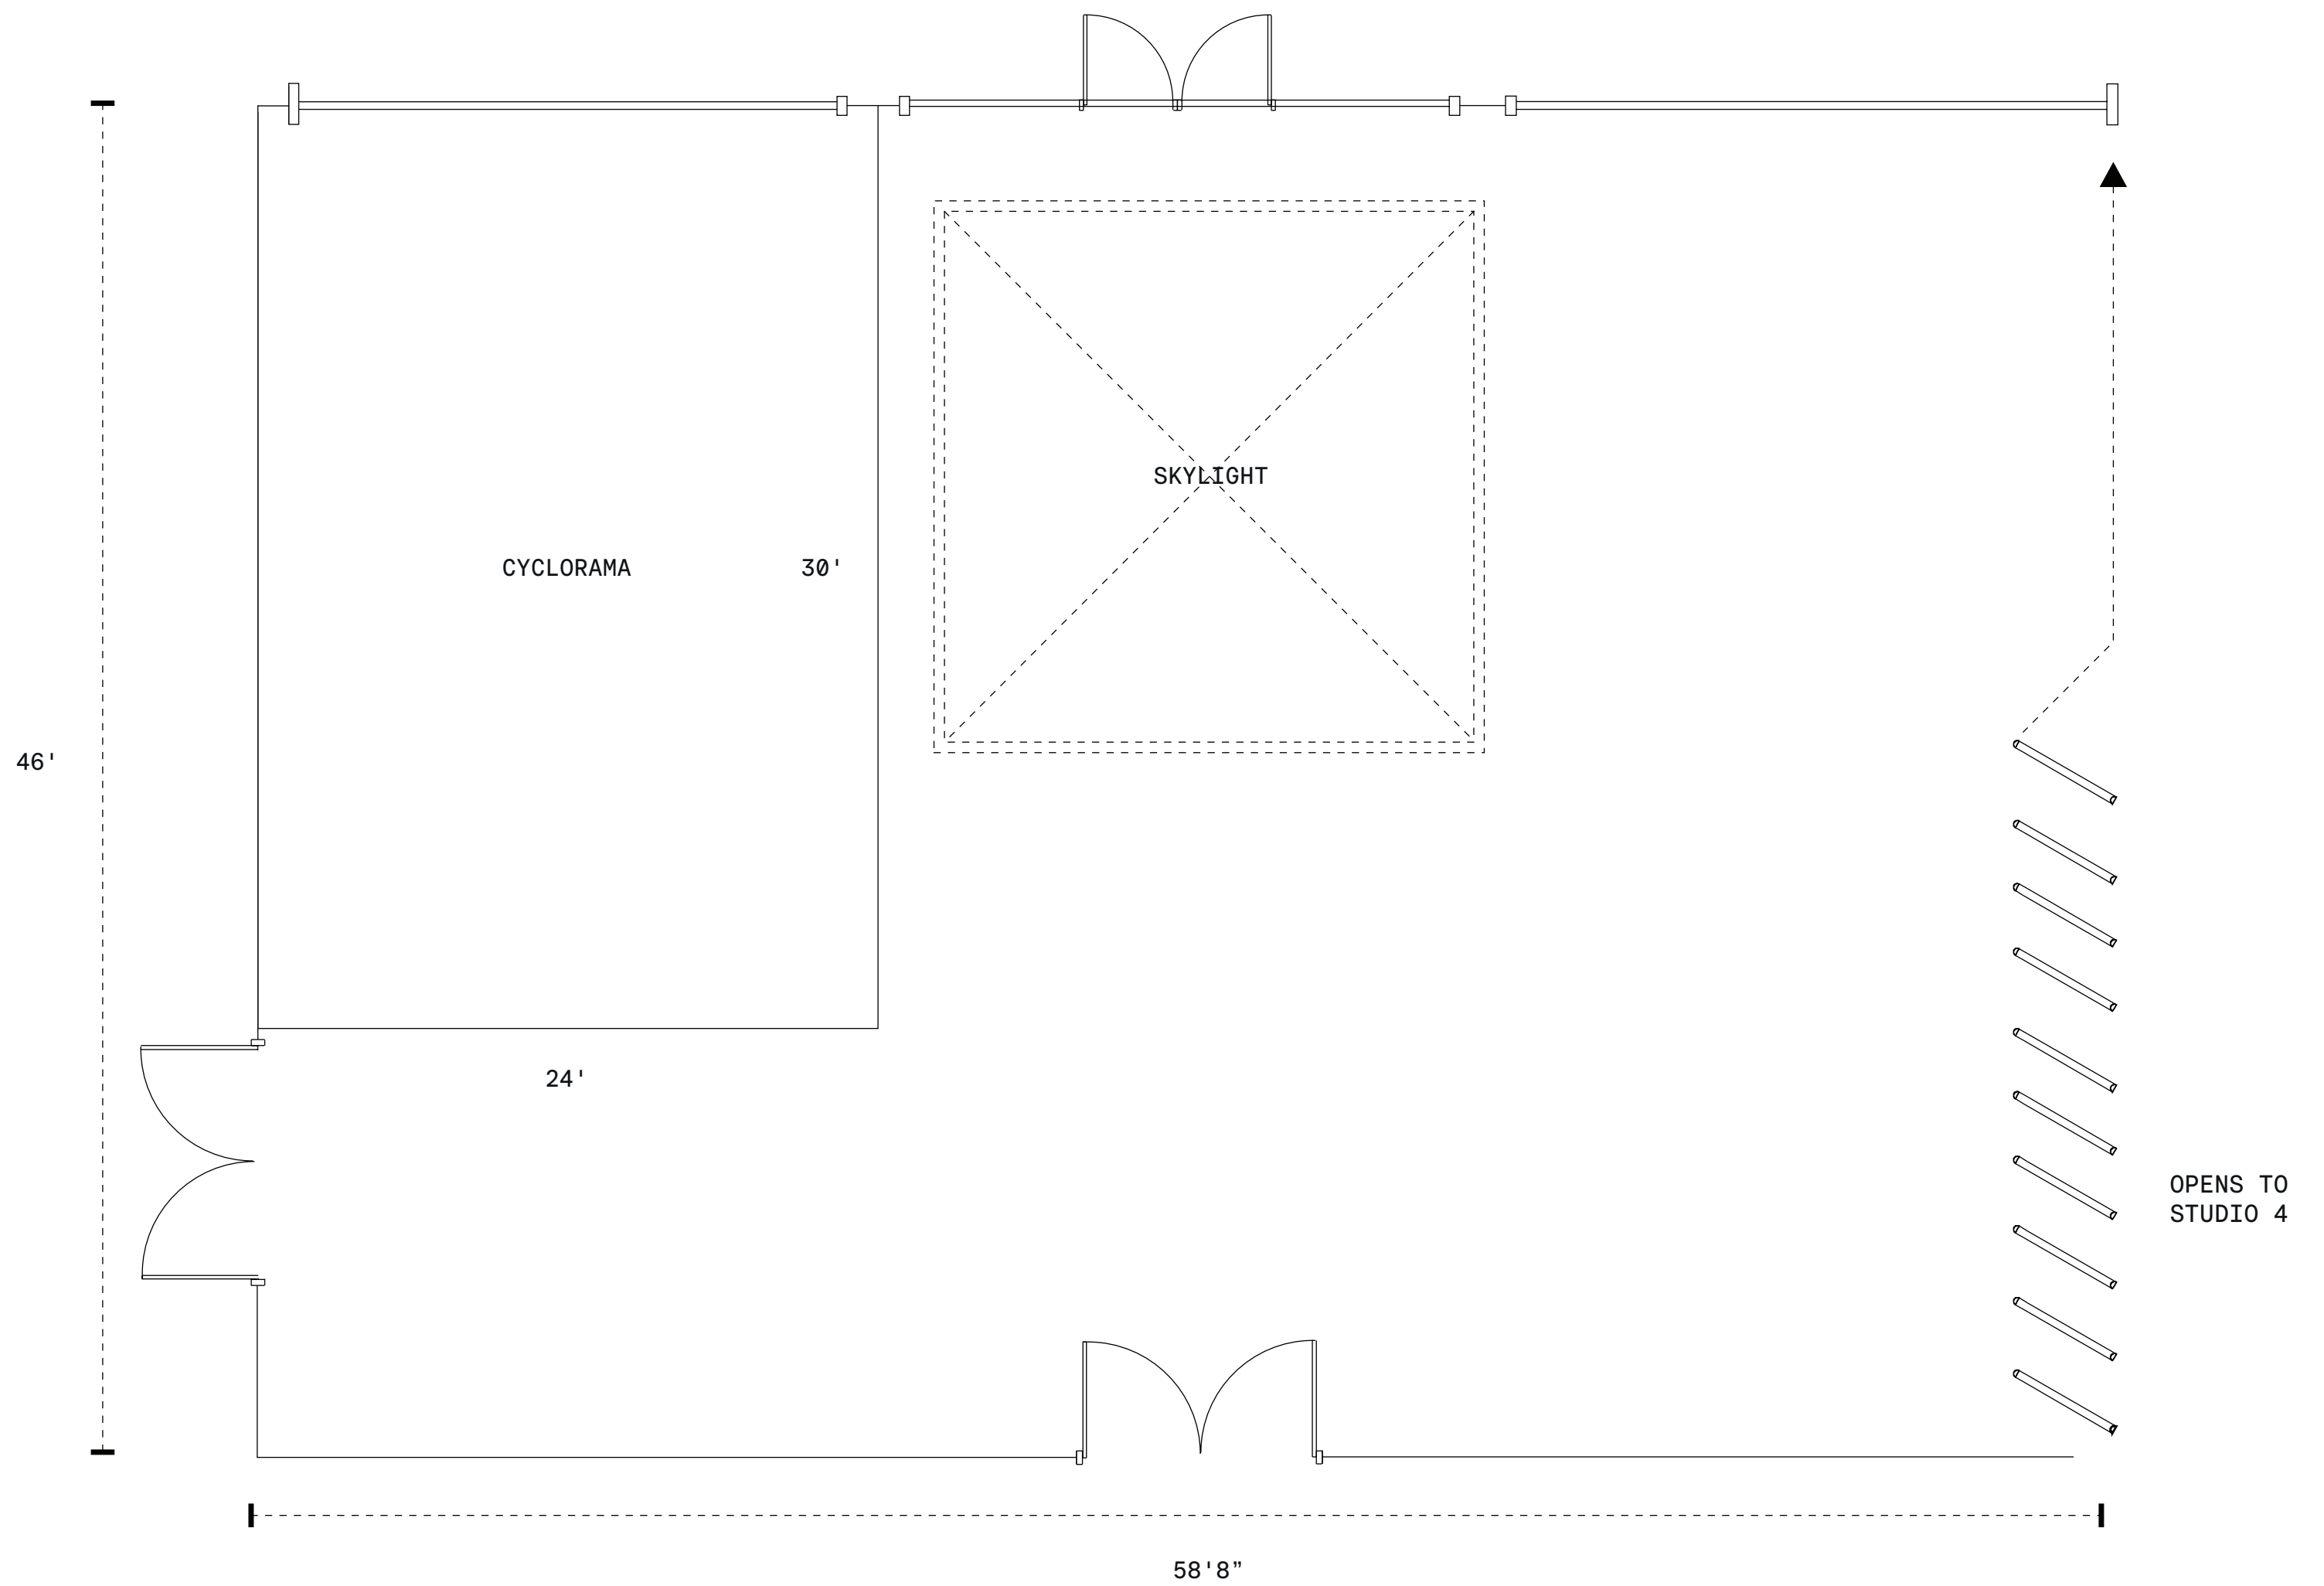

STUDIO 5

SIZE / TYPE

2700sf. / South Daylight Studio

SPECS

Dimensions: 46'W x 58'8"D x 16'H to Beams / 19'-31' Slope of Ceiling
 Cyclorama: One Wall, 30'W x 24'D x 16'H to Beams
 South Facing Windows: Wall of Three, 17'9"W x 11'H / Blackout Capable
 Skylight: One, 15'W x 18'D / Blackout Capable

Doors Leading to Sun Deck: 5'8"W x 6'11"H
 Retractable Wall to Studio 4: 46'W x 13'10"H
 Power: 200 Amp 3 Phase Distributed by Camlock Service

STUDIO 5

SIZE / TYPE

2700sf. / South Daylight Studio

SPECS

Dimensions: 46'W x 58'8"D x 16'H to Beams / 19'-31' Slope of Ceiling
 Cyclorama: One Wall, 30'W x 24'D x 16'H to Beams
 South Facing Windows: Wall of Three, 17'9"W x 11'H / Blackout Capable
 Skylight: One, 15'W x 18'D / Blackout Capable

Doors Leading to Sun Deck: 5'8"W x 6'11"H
 Retractable Wall to Studio 4: 46'W x 13'10"H
 Power: 200 Amp 3 Phase Distributed by Camlock Service