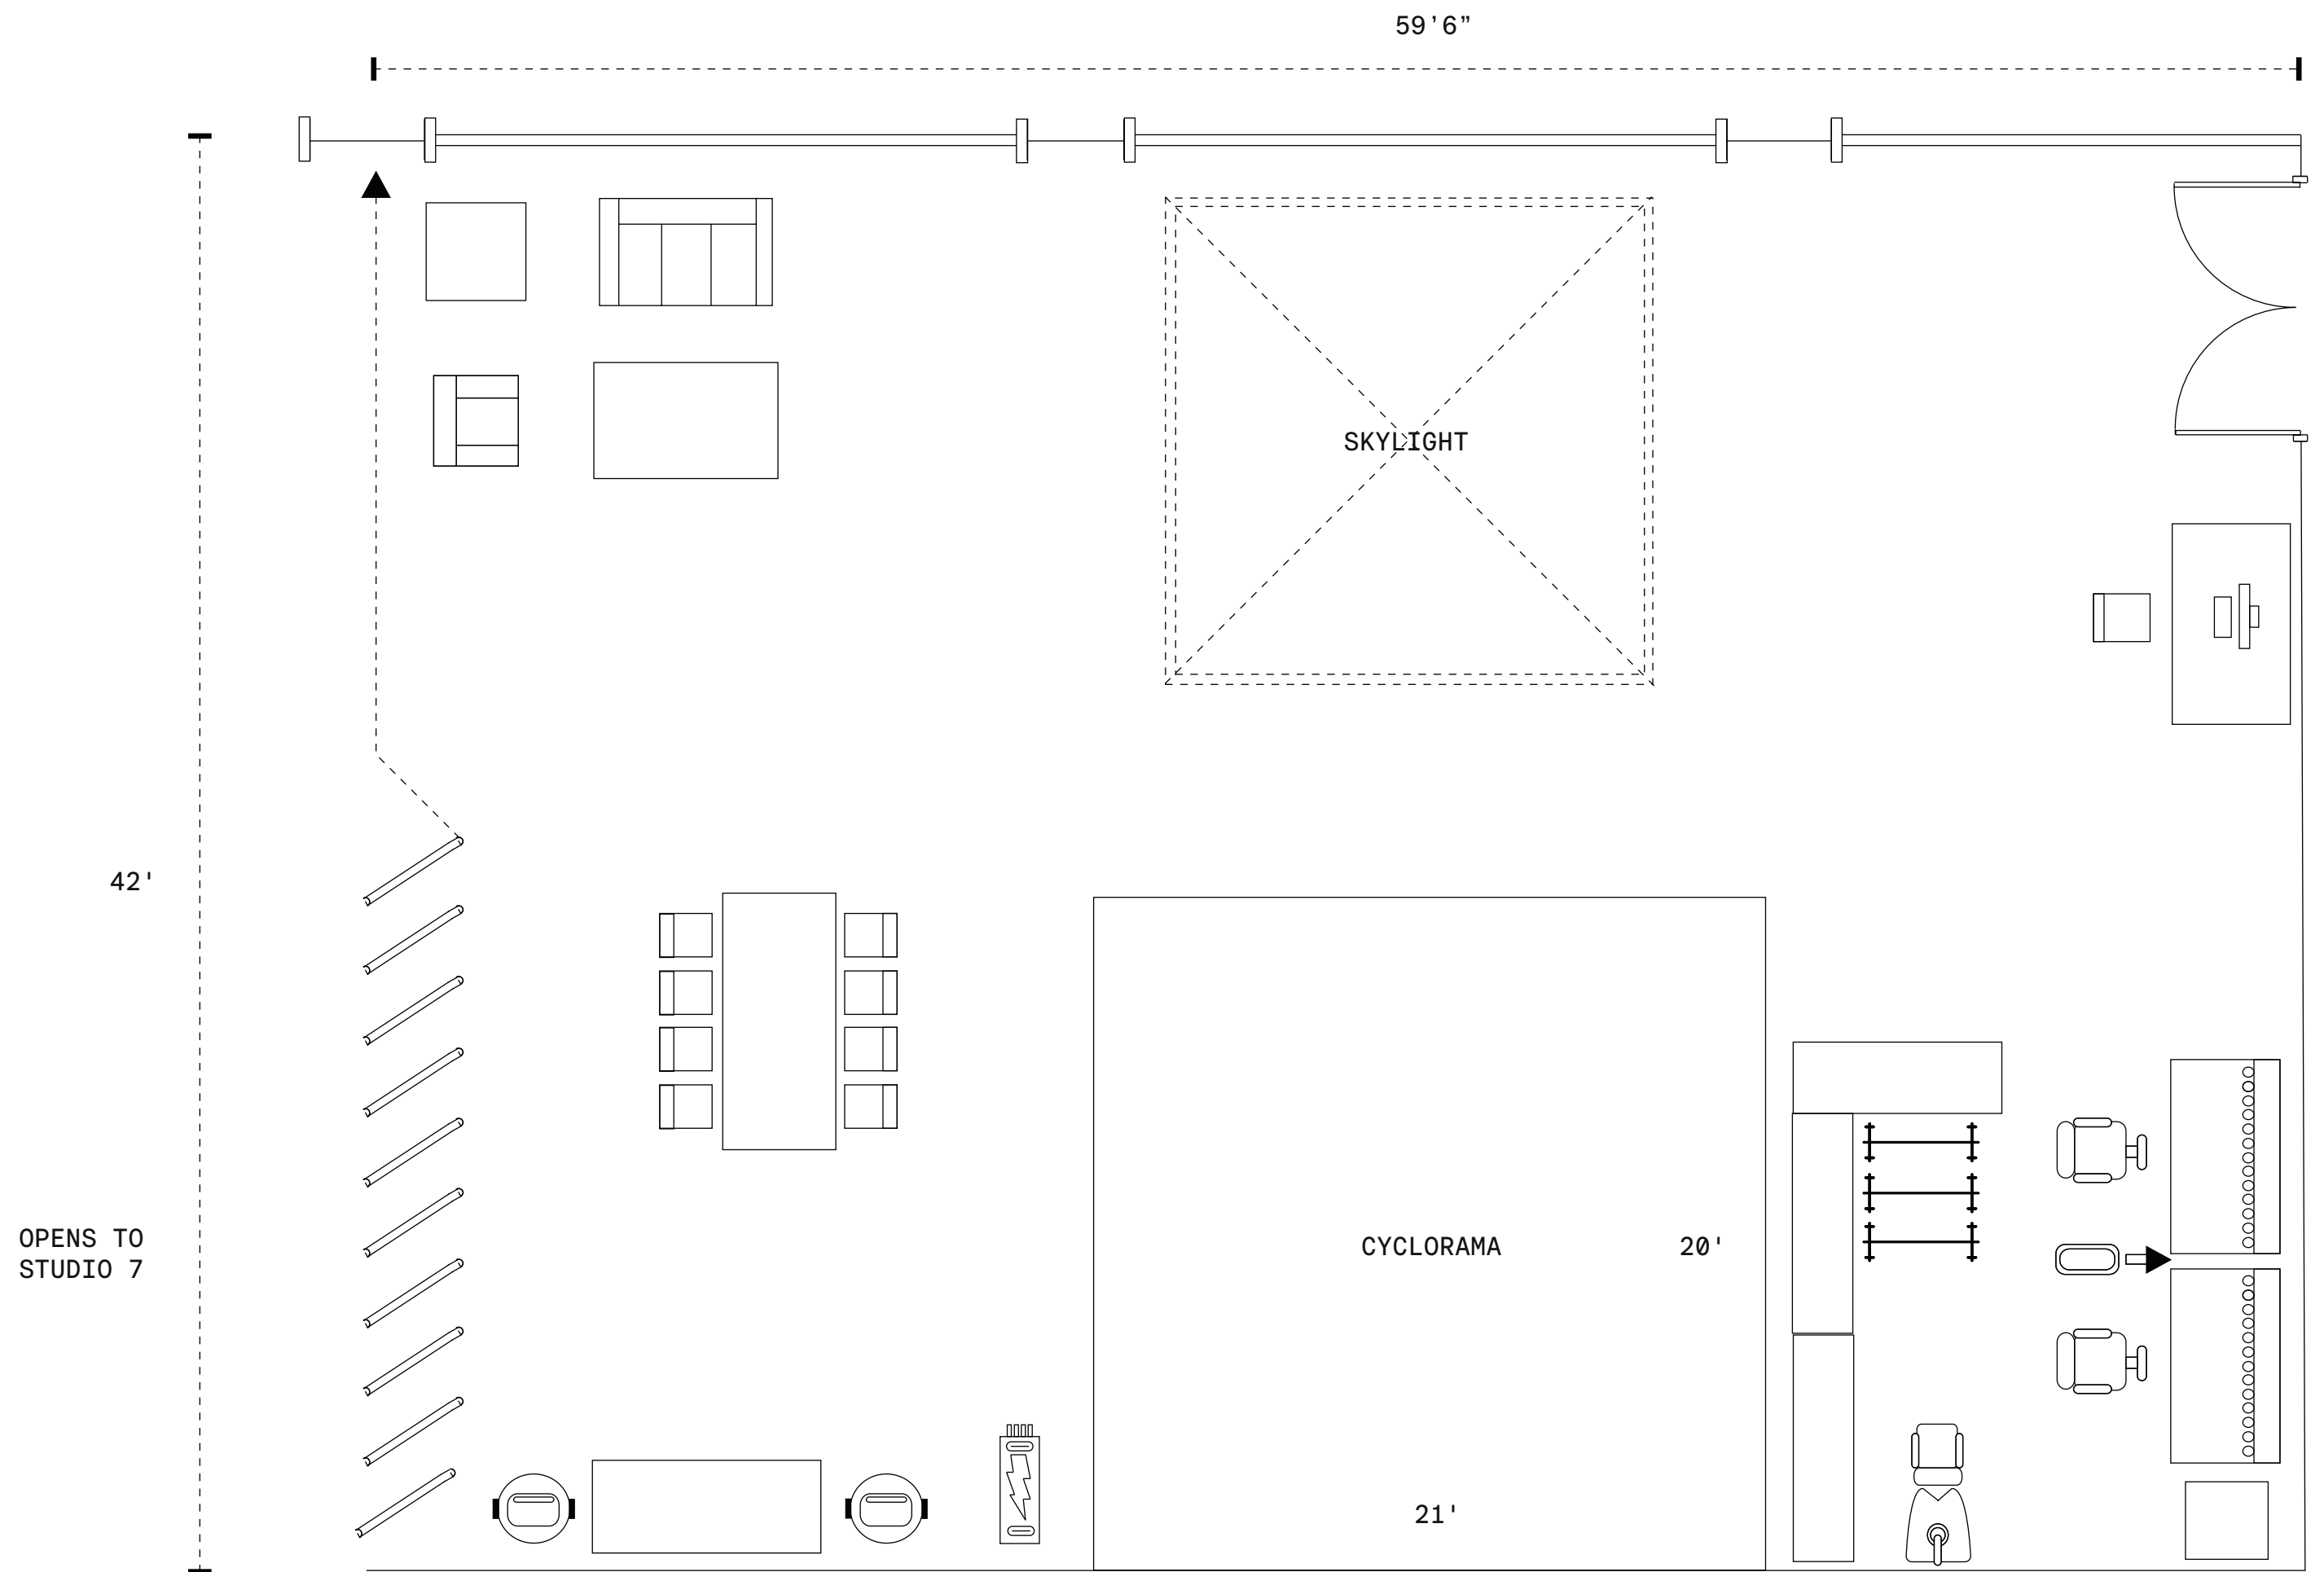

# STUDIO 6

SIZE / TYPE

2500sf. / Western Daylight Studio

SPECS

Dimensions: 59'6"W x 42'D x 11'6"H to Beams / 15'-18' Slope of Ceiling  
 Cyclorama: One Wall, 21'W x 20'D x 16'H  
 West Facing Windows: Wall of Two, 17'10"W x 9'H and One 11'9"W x 9'H /  
 Blackout Capable

Skylight: One, 18'W x 15'D / Blackout Capable  
 Retractable Wall to Studio 7: 42'W x 10'8"H  
 Power: 200 Amp 3 Phase Distributed by Camlock Service  
 Salon Hair Washing Station