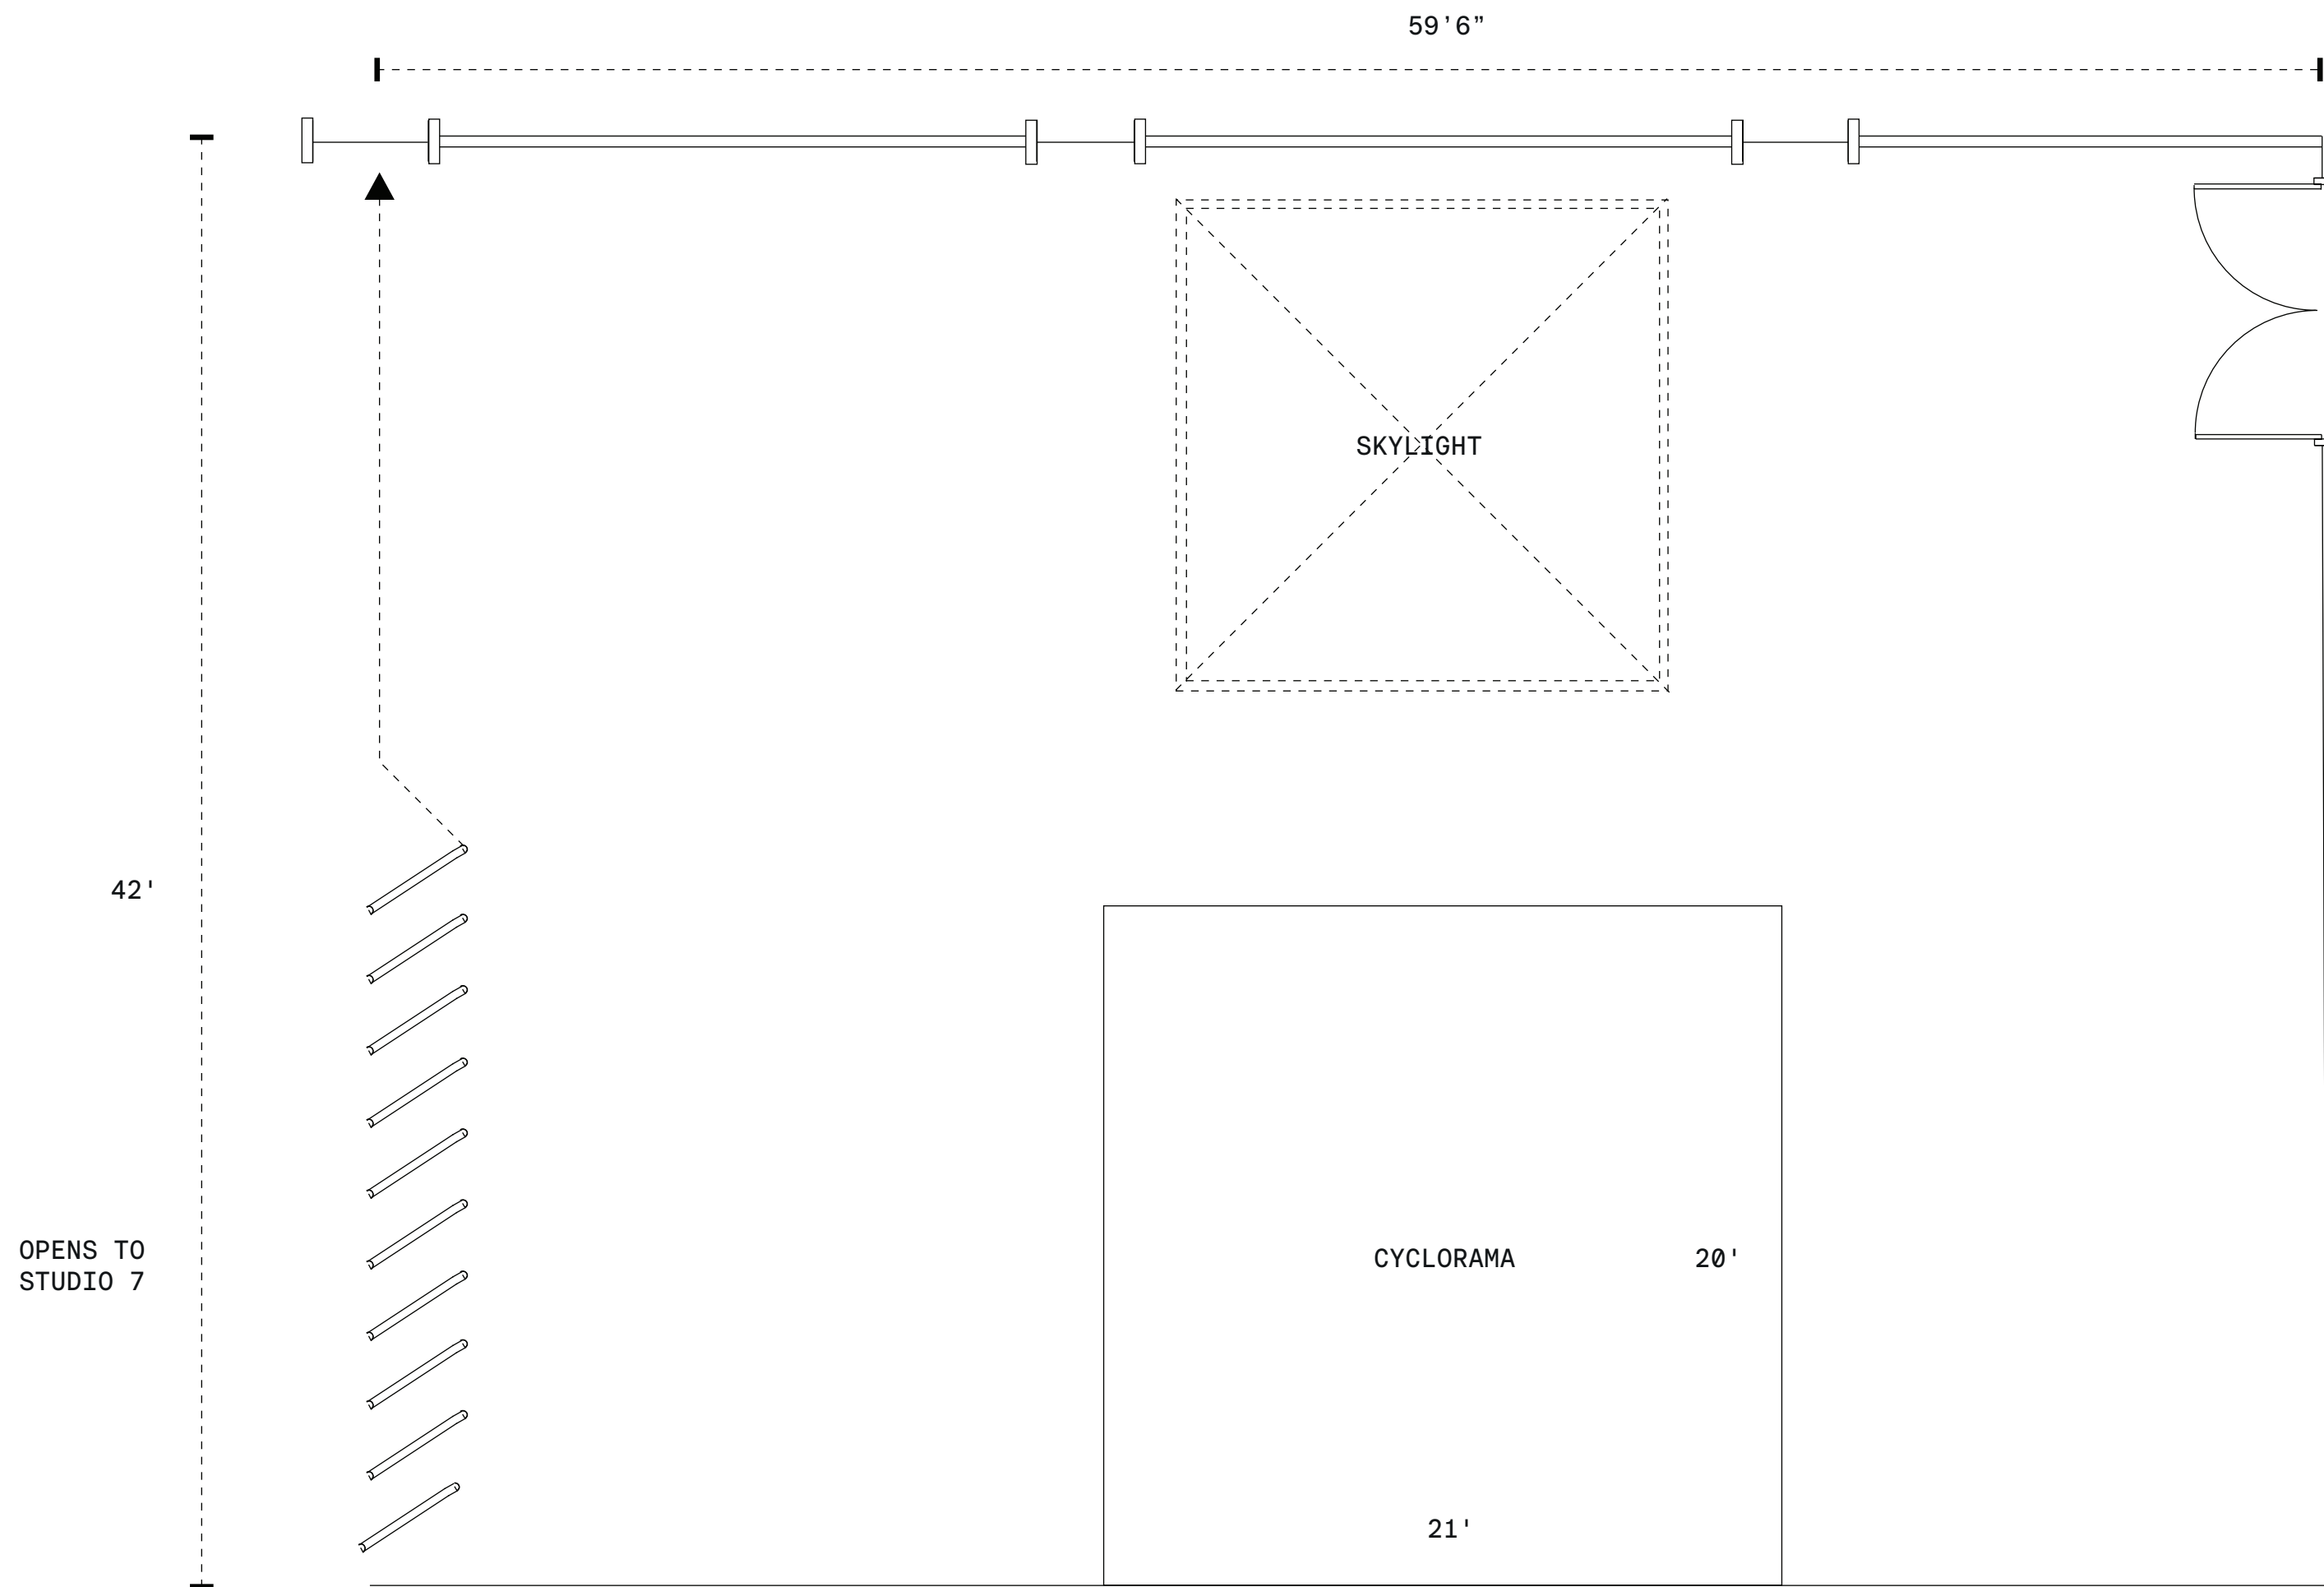

# STUDIO 6

SIZE / TYPE

2500sf. / Western Daylight Studio

SPECS

Dimensions: 59'6"W x 42'D x 11'6"H to Beams / 15'-18' Slope of Ceiling  
 Cyclorama: One Wall, 21'W x 20'D x 16'H  
 West Facing Windows: Wall of Two, 17'10"W x 9'H and One 11'9"W x 9'H /  
 Blackout Capable

Skylight: One, 18'W x 15'D / Blackout Capable  
 Retractable Wall to Studio 7: 42'W x 10'8"H  
 Power: 200 Amp 3 Phase Distributed by Camlock Service  
 Salon Hair Washing Station