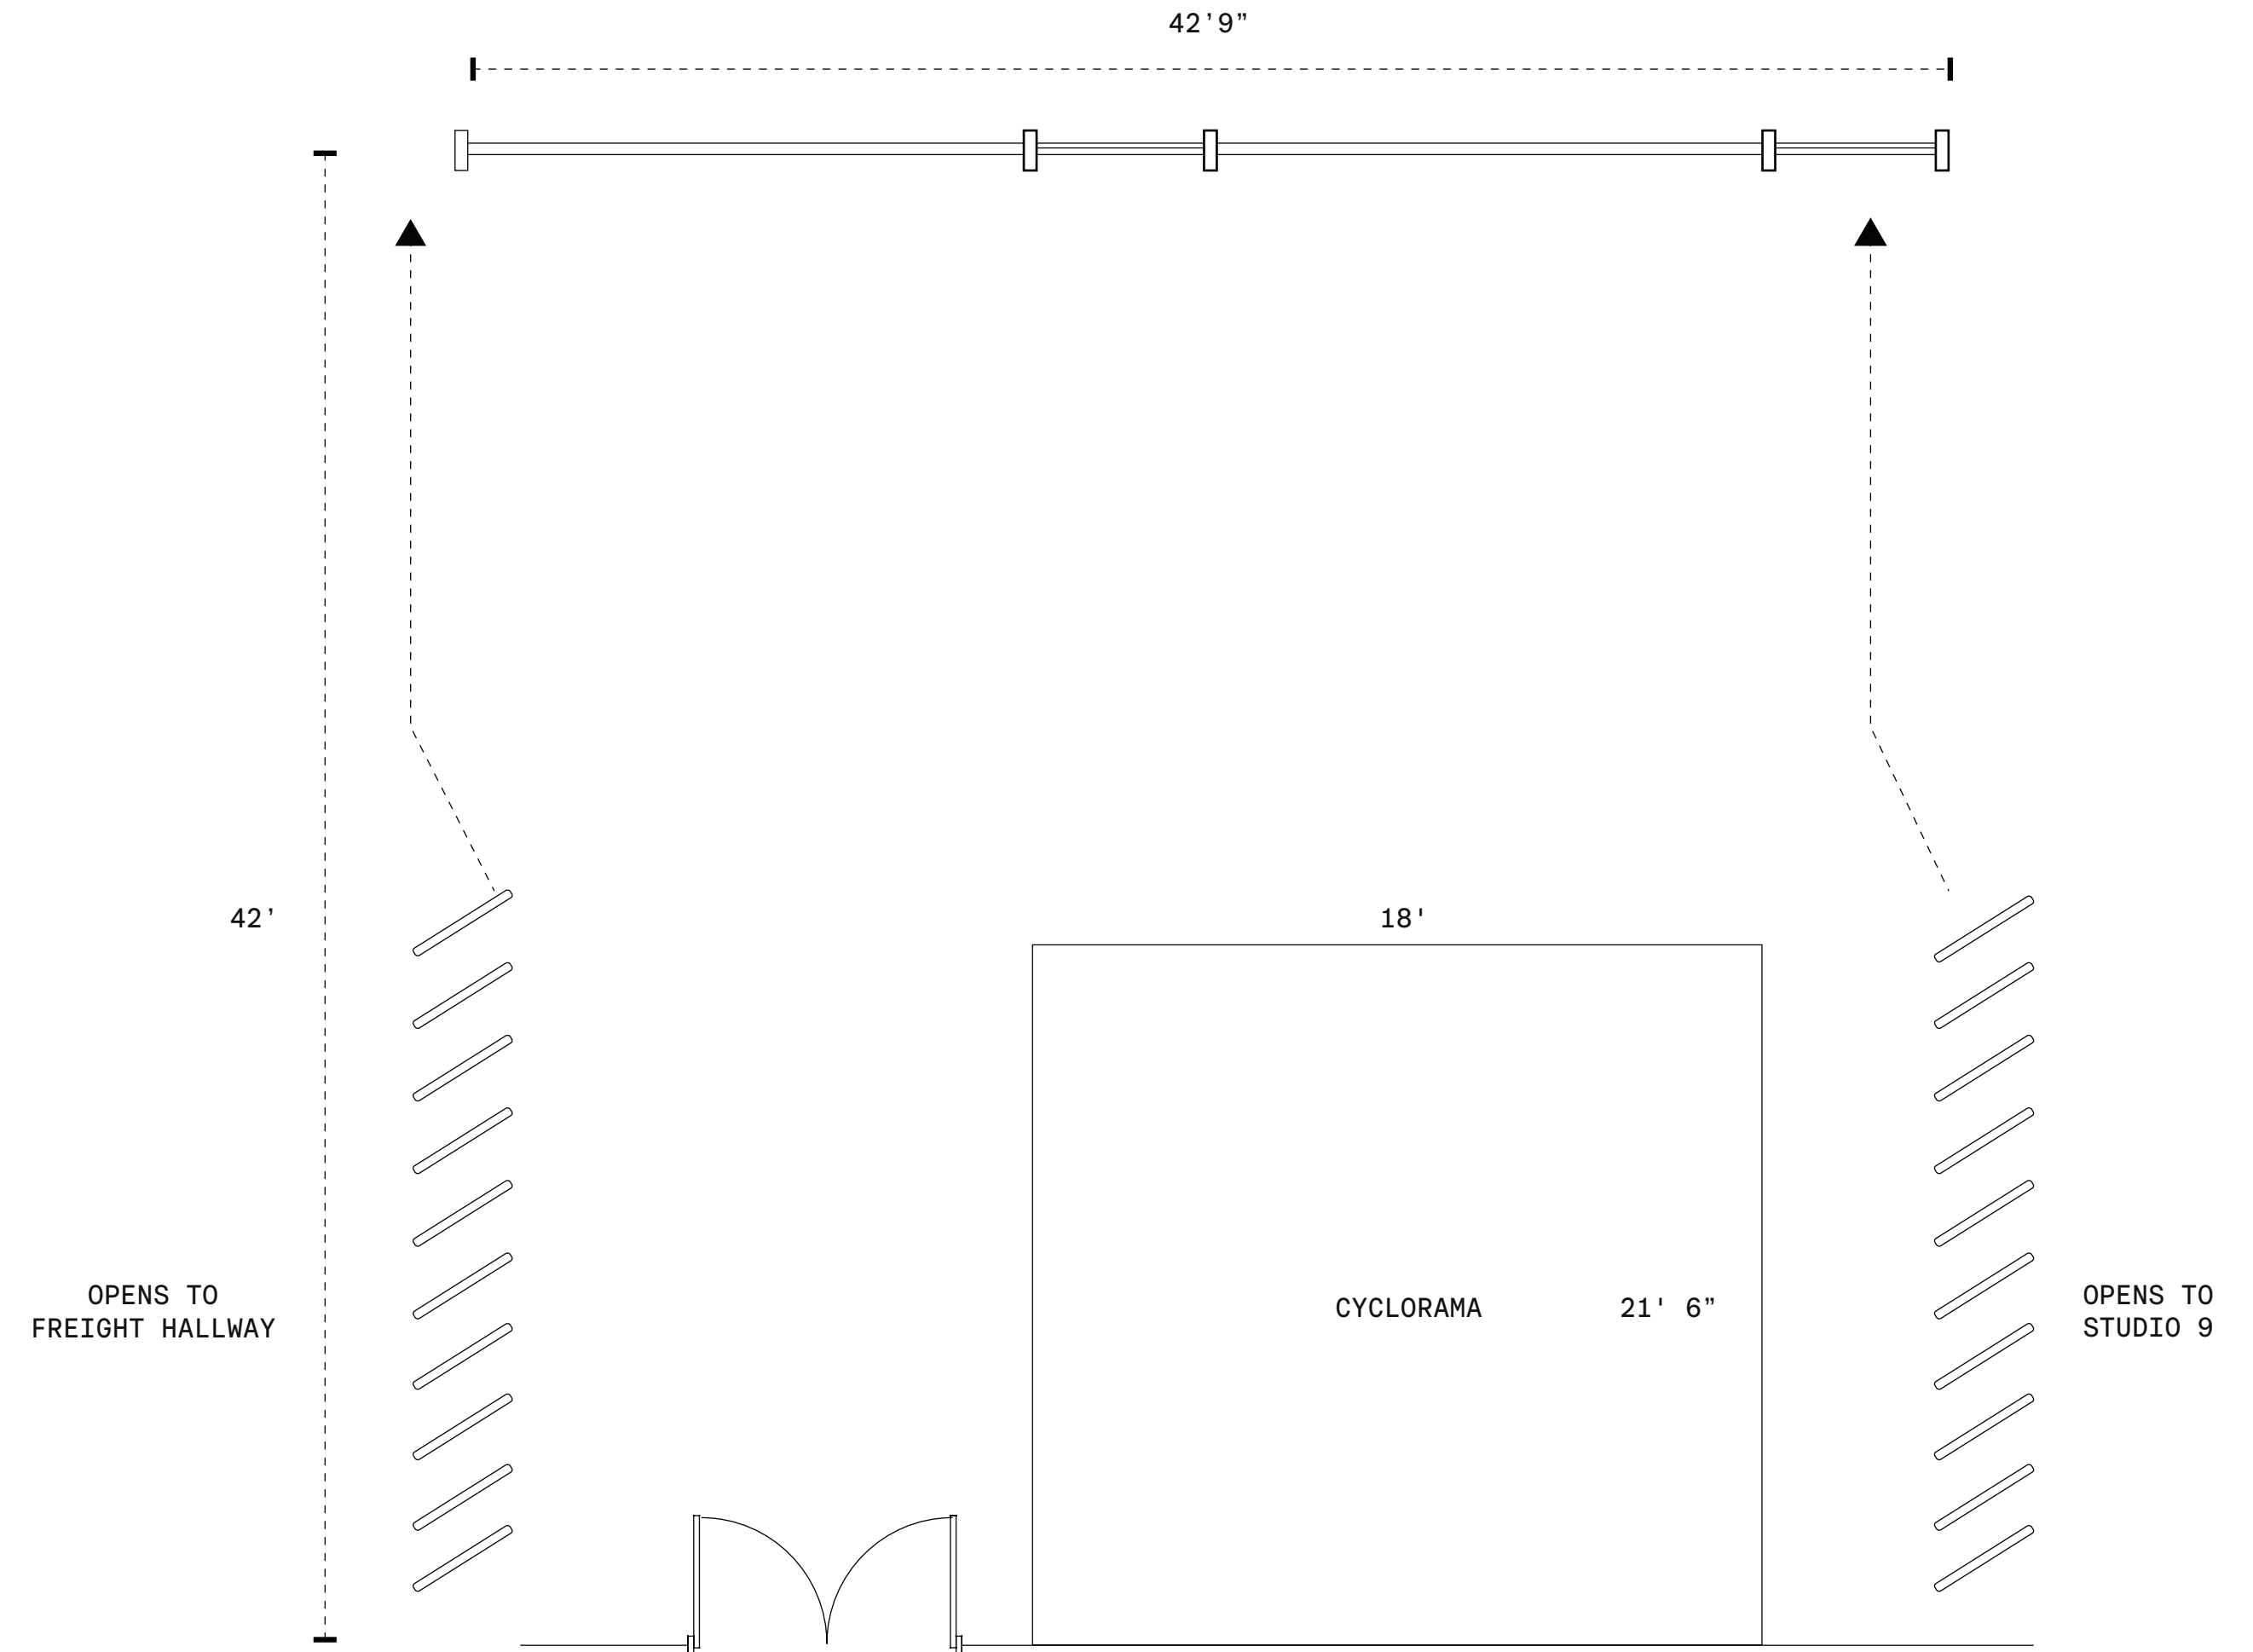

STUDIO 8

SIZE / TYPE

1800sf. / Western Daylight Studio

SPECS

Dimensions: 42'9"W x 42'D x 11'8"H to Beams / 15'-18' Slope of Ceiling
Cyclorama: One Wall, 18'W x 21'6"D x 16'H
West Facing Windows: Wall of 2, 17'9"W x 10'H / Blackout Capable

Retractable Wall to Studio 9 / Freight Hallway: 42'W x 11'H
Power: 200 Amp 3 Phase Distributed by Camlock Service

STUDIO 8

SIZE / TYPE

1800sf. / Western Daylight Studio

SPECS

Dimensions: 42'9"W x 42'D x 11'8"H to Beams / 15'-18' Slope of Ceiling
 Cyclorama: One Wall, 18'W x 21'6"D x 16'H
 West Facing Windows: Wall of 2, 17'9"W x 10'H / Blackout Capable

Retractable Wall to Studio 9 / Freight Hallway: 42'W x 11'H
 Power: 200 Amp 3 Phase Distributed by Camlock Service