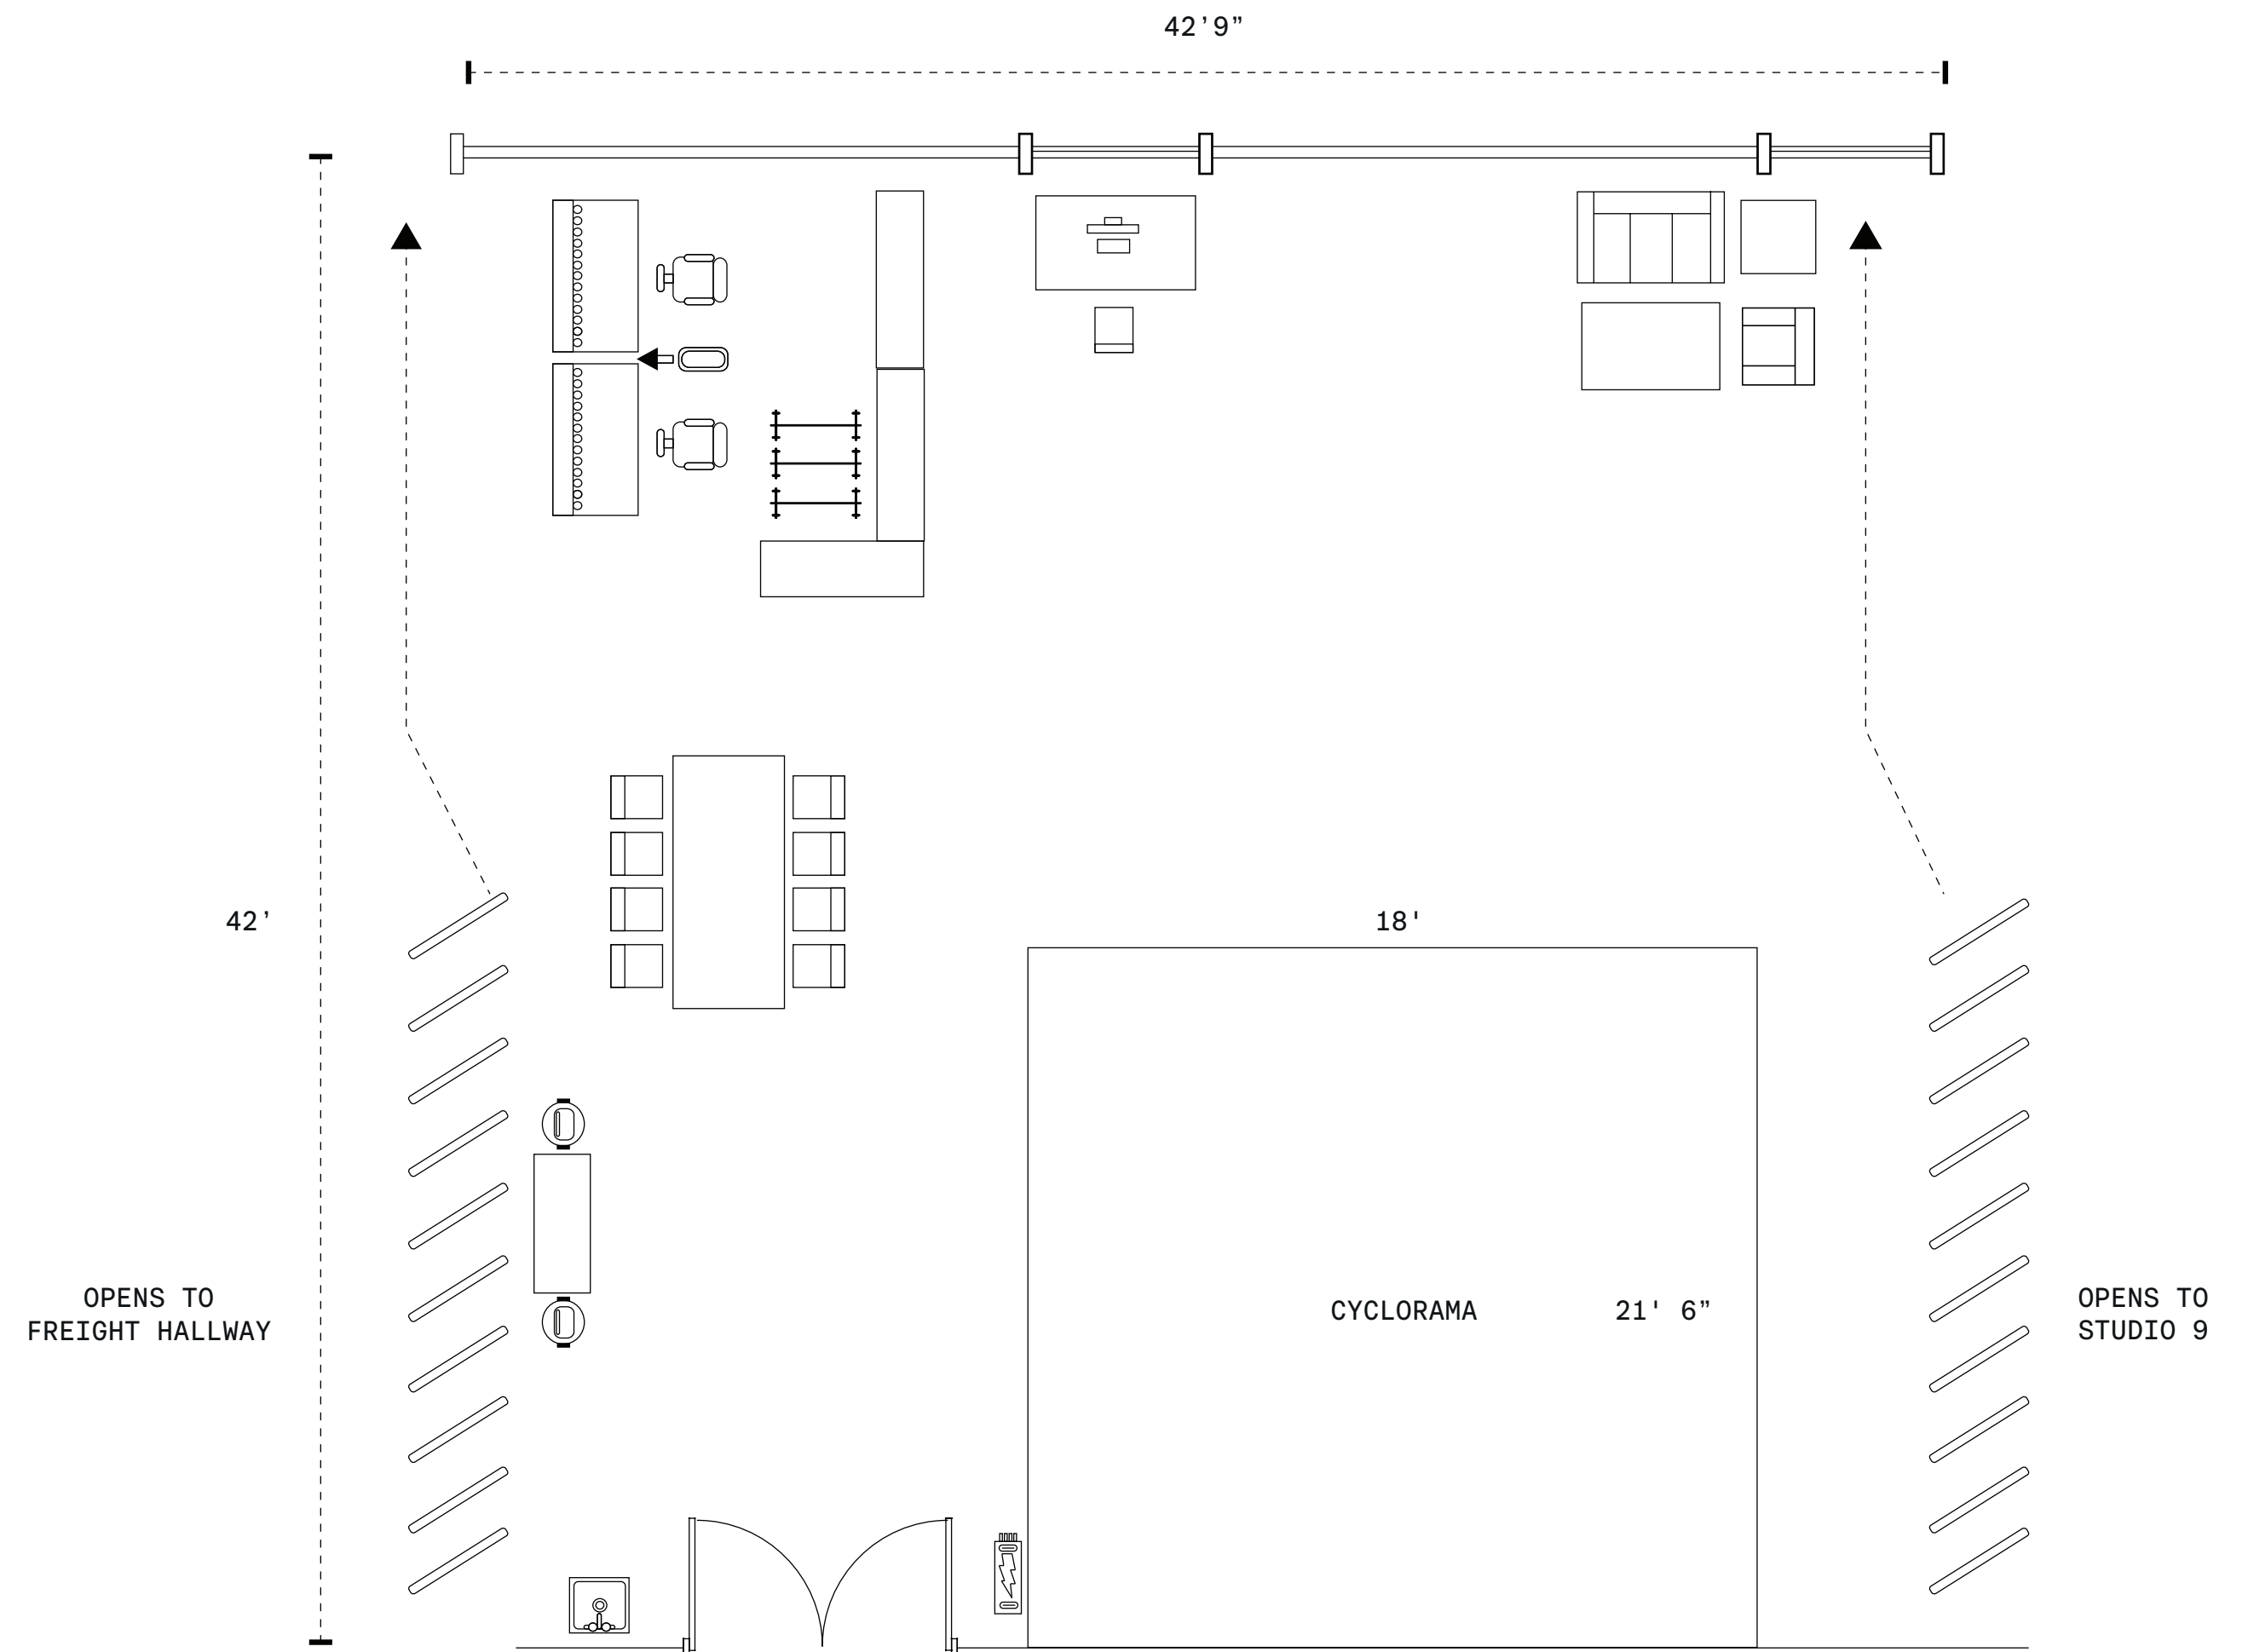

STUDIO 8

SIZE / TYPE

1800sf. / Western Daylight Studio

SPECS

Dimensions: 42'9"W x 42'D x 11'8"H to Beams / 15'-18' Slope of Ceiling
Cyclorama: One Wall, 18'W x 21'6"D x 16'H
West Facing Windows: Wall of 2, 17'9"W x 10'H / Blackout Capable

Retractable Wall to Studio 9 / Freight Hallway: 42'W x 11'H
Power: 200 Amp 3 Phase Distributed by Camlock Service

STUDIO 8

SIZE / TYPE

1800sf. / Western Daylight Studio

SPECS

Dimensions: 42'9"W x 42'D x 11'8"H to Beams / 15'-18' Slope of Ceiling
 Cyclorama: One Wall, 18'W x 21'6"D x 16'H
 West Facing Windows: Wall of 2, 17'9"W x 10'H / Blackout Capable

Retractable Wall to Studio 9 / Freight Hallway: 42'W x 11'H
 Power: 200 Amp 3 Phase Distributed by Camlock Service