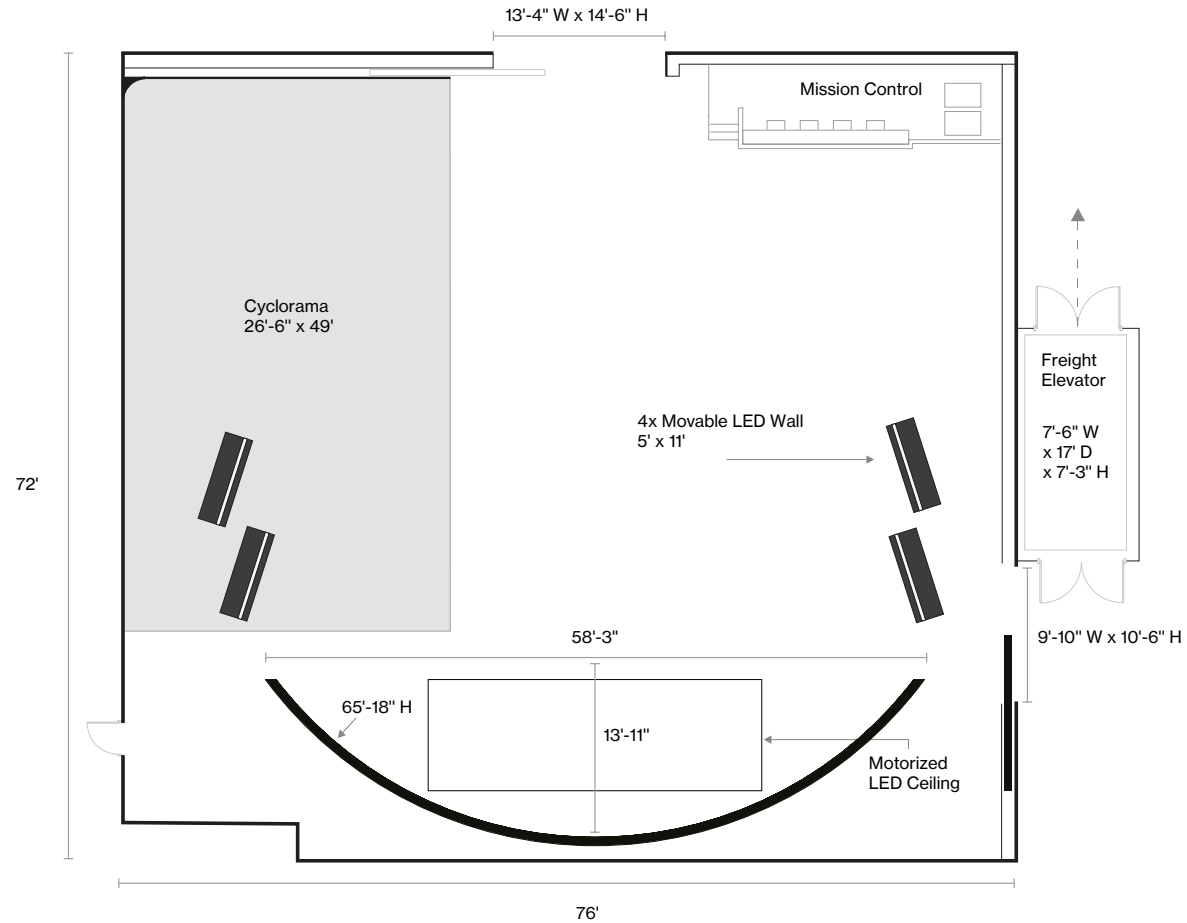

STAGE C VIRTUAL PRODUCTION