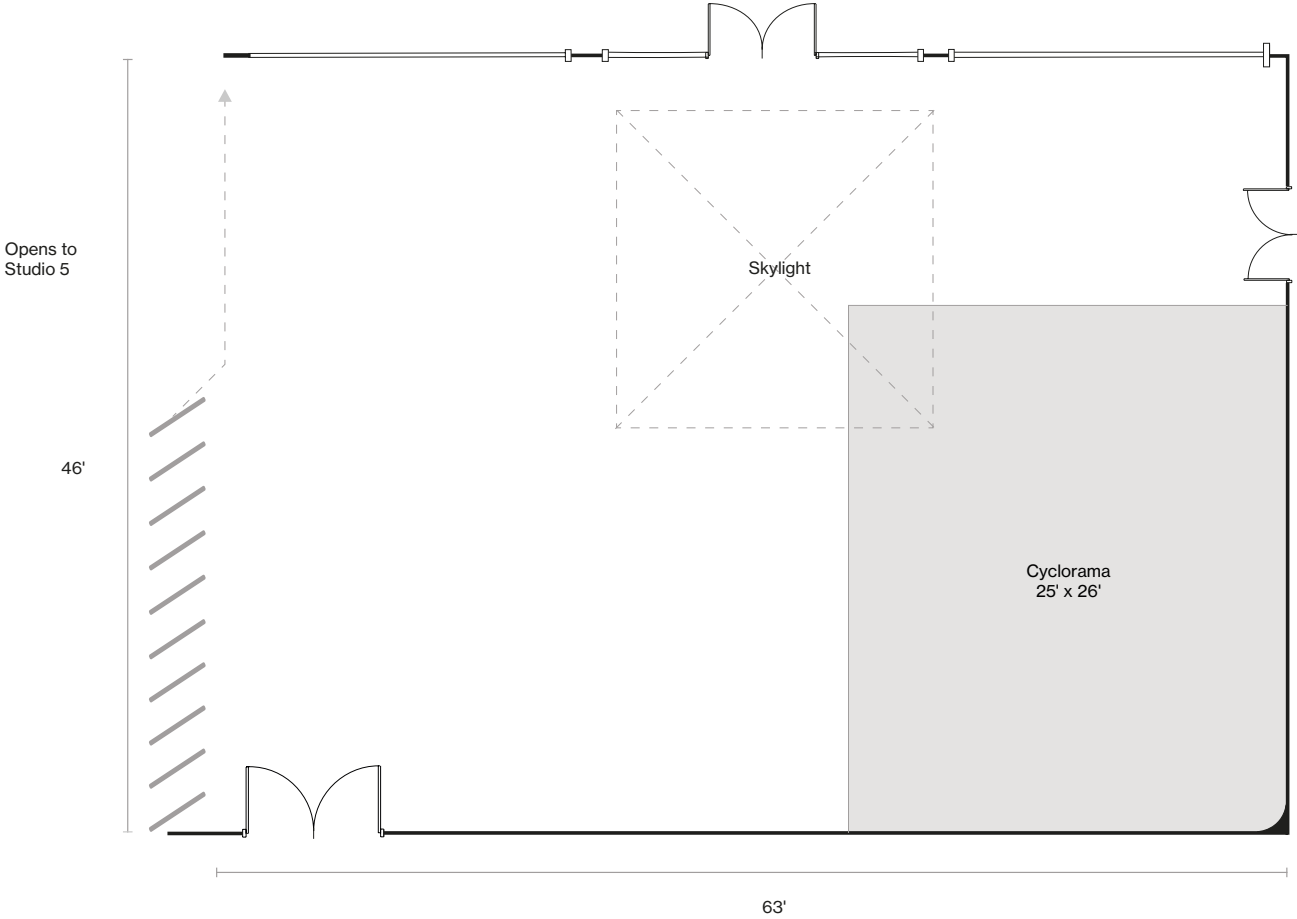

PIER59 STUDIOS

STUDIO 4

Size / Type

2900sf. / South Daylight Studio

Specs

Dimensions: 46'W x 63'D x 16'H to Beams /
19'-31' Slope of Ceiling

Cyclorama: 2 Wall, 1 Corner,
26'W x 25'D x 16'H to Beams

South Facing Windows: Wall of Three,
17'10"W x 11'H / Blackout Capable

Skylight: One, 15'W x 18'D / Blackout
Capable

Doors Leading to Sun Deck: 5'8"W x 6'11"H

Retractable Wall to Studio 5:
46'W x 13'10"H

Power: 200 Amp 3 Phase Distributed by
Camlock Service

Contact

info@pier59.com
212.691.5959

59 Chelsea Piers 2nd floor
New York, New York 10011

STUDIO 4

STUDIO 4