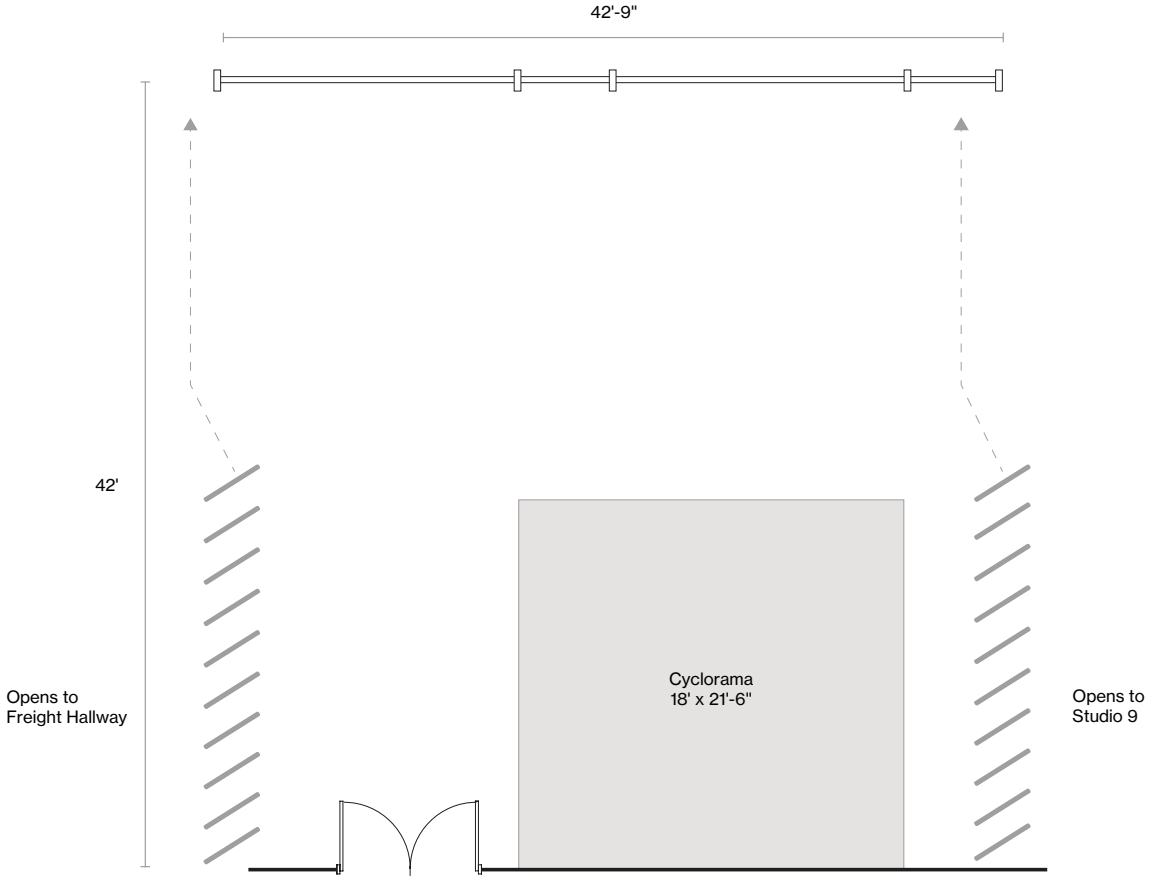

PIER59 STUDIOS

STUDIO 8

Size / Type

1800sf. / Western Daylight Studio

Specs

Dimensions: 42'9"W x 42'D x 11'8"H to Beams / 15'-18' Slope of Ceiling

Cyclorama: One Wall, 18'W x 21'6"D x 16'H

West Facing Windows: Wall of 2, 17'9"W x 10'H / Blackout Capable

Retractable Wall to Studio 9 / Freight Hallway: 42'W x 11'H

Power: 200 Amp 3 Phase Distributed by Camlock Service

Contact

info@pier59.com
212.691.5959

59 Chelsea Piers 2nd floor
New York, New York 10011

STUDIO 8