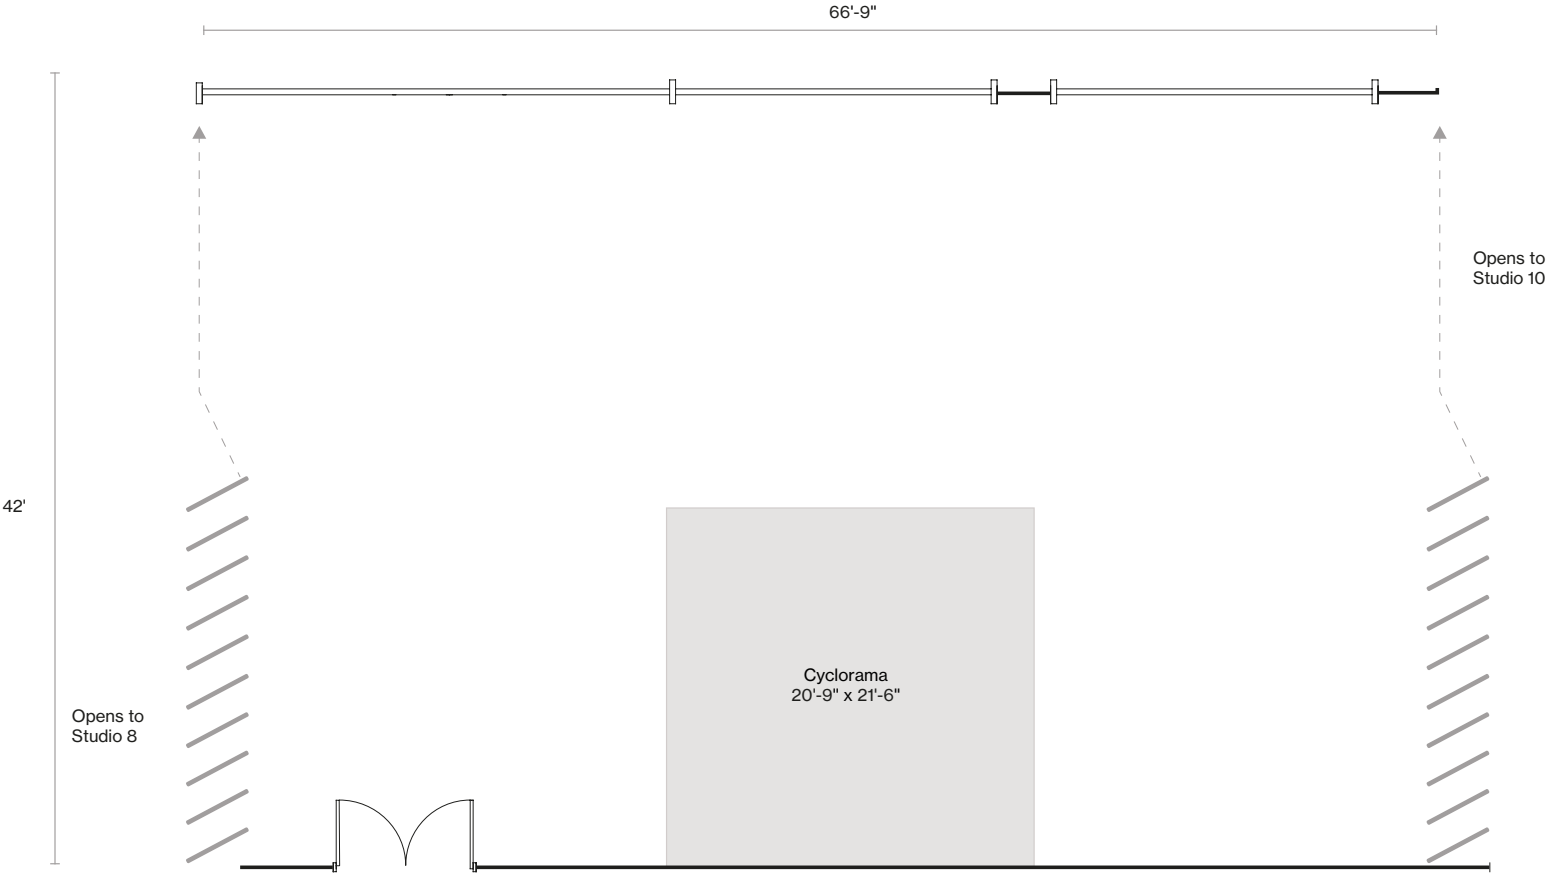

PIER59 STUDIOS

STUDIO 9

Size / Type

2800sf. / Western Daylight Studio

Specs

Dimensions: 66'9"W x 42'D x 11'8"H to Beams / 15'-18' Slope of Ceiling

Cyclorama: One Wall, 20'9"W x 21'6"D x 16'H

West Facing Windows: Wall of Three, 17'9"W x 10'H / Blackout Capable

Retractable Wall to Studios 8 + 10: 42'W x 11'H

Power: 200 Amp 3 Phase Distributed by Camlock Service

Contact

info@pier59.com
212.691.5959

59 Chelsea Piers 2nd floor
New York, New York 10011

STUDIO 9

STUDIO 9