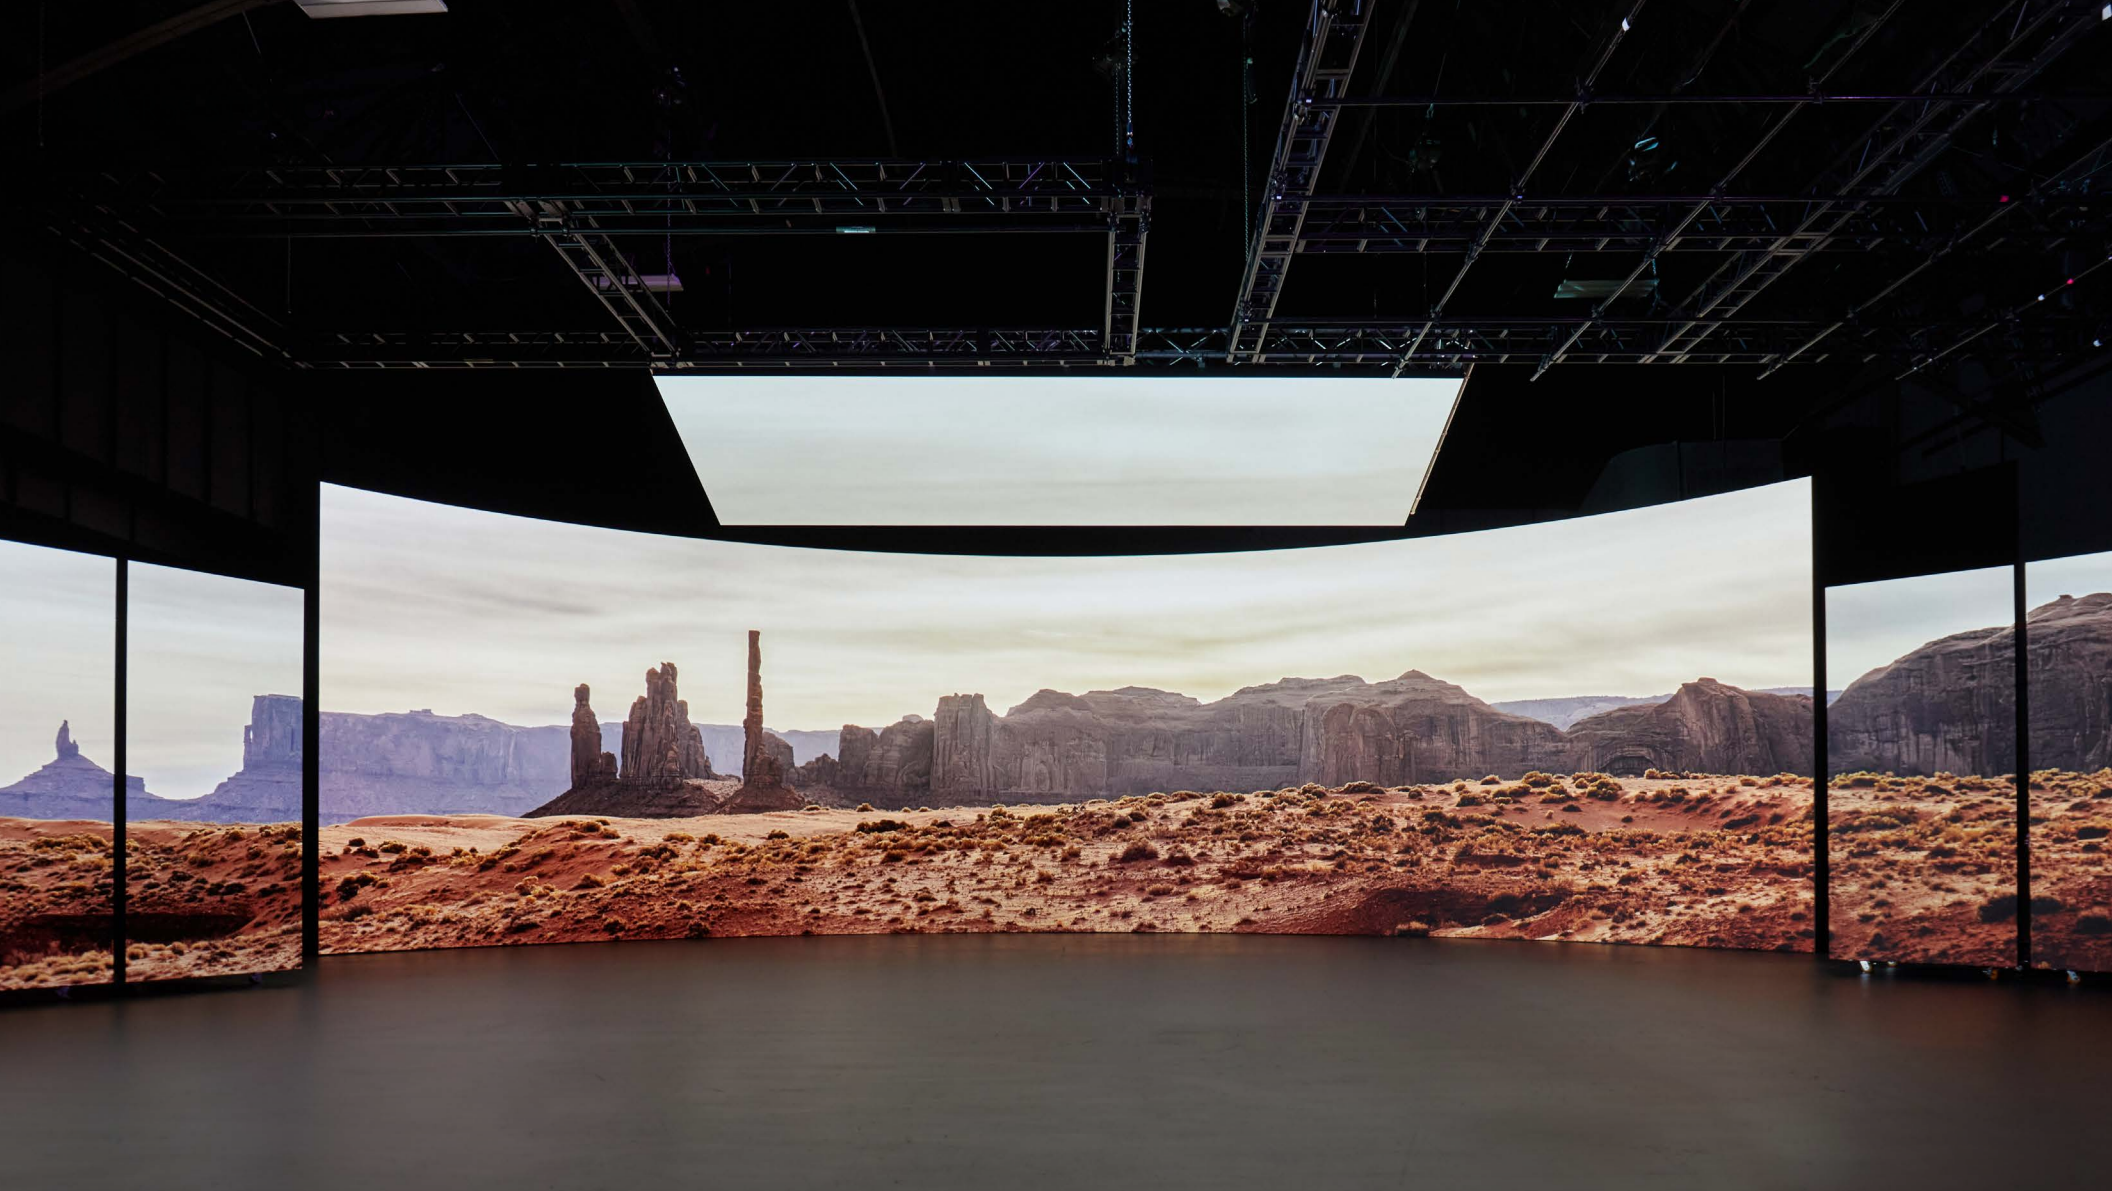

Contact

info@pier59.com
212.691.5959

59 Chelsea Piers 2nd floor
New York, New York 10011

General Inquiries: info@pier59.com / +1 212 691 5959
Bookings & Events: bookings@pier59.com
Virtual Production: virtualproduction@pier59.com
Catering: catering@pier59.com
Equipment & Digital Rentals [In-Studio]: production@pier59.com
Equipment & Digital Rentals [On-Location]: locations@pier59.com