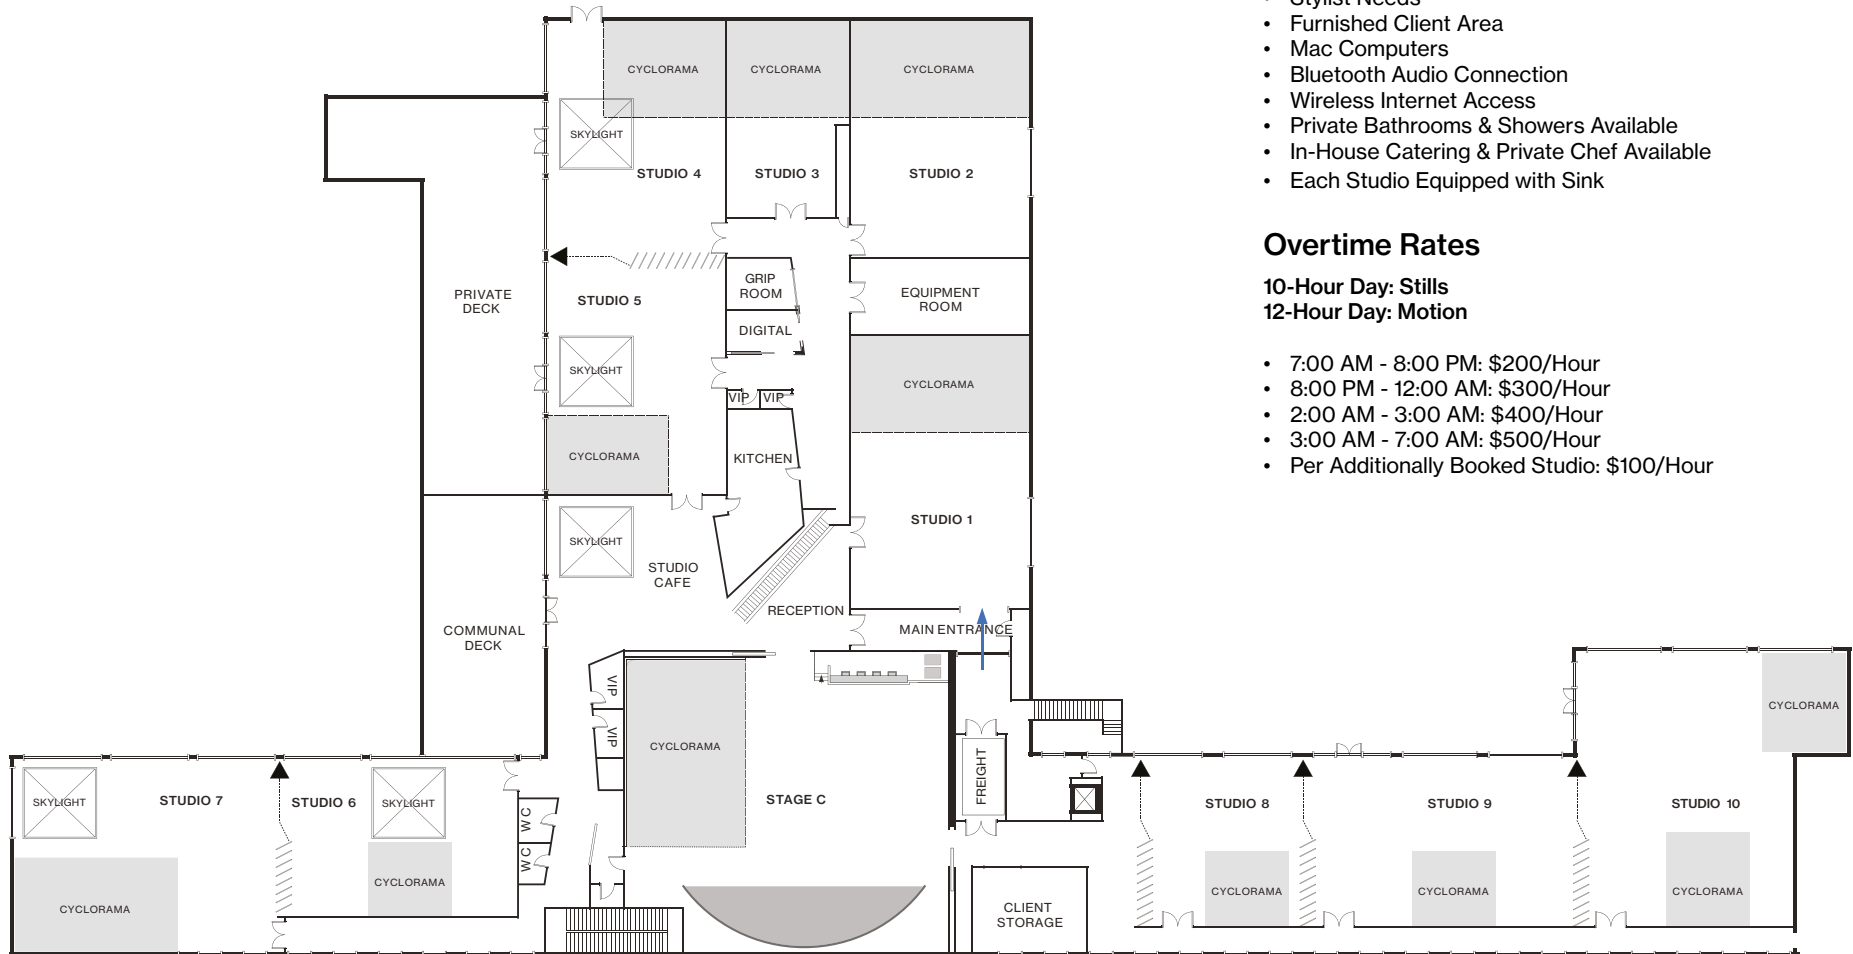

Studio Complex Floor Plan

PIER59 STUDIOS COMPLEX

Freight Elevator

- 7'6"W x 17'D x 7'3"H
- 10,000 lb. Weight Capacity

Amenities

- Hair & Makeup Stations
- Stylist Needs
- Furnished Client Area
- Mac Computers
- Bluetooth Audio Connection
- Wireless Internet Access
- Private Bathrooms & Showers Available
- In-House Catering & Private Chef Available
- Each Studio Equipped with Sink

Overtime Rates

10-Hour Day: Stills
12-Hour Day: Motion

- 7:00 AM - 8:00 PM: \$200/Hour
- 8:00 PM - 12:00 AM: \$300/Hour
- 2:00 AM - 3:00 AM: \$400/Hour
- 3:00 AM - 7:00 AM: \$500/Hour
- Per Additionally Booked Studio: \$100/Hour